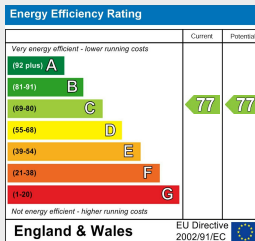

Darlington Road | | Bath | BA2 6NL

£995 Per month

PLE | Property
Link Estates

Darlington Road |

Bath | BA2 6NL

£995 Per month

EPC Band: C | Council Tax Band: A

Modern studio apartment, a short stroll from the City Centre. Available to let unfurnished from mid-June. Ideally suited for a single occupier. Sorry no pets.