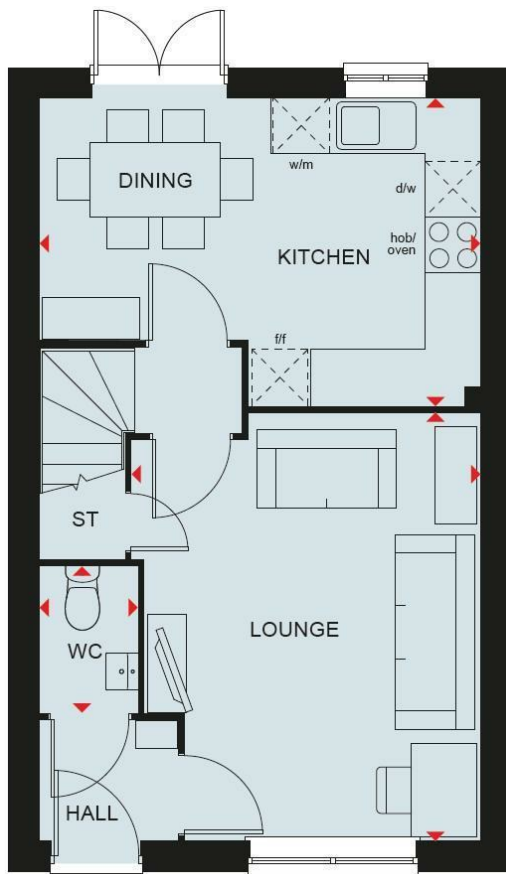

Energy Efficiency Rating		
	Current	Potential
<i>Very energy efficient - lower running costs</i>		
(92 plus) A		
(81-91) B		
(69-80) C		
(55-68) D		
(39-54) E		
(21-38) F		
(1-20) G		
<i>Not energy efficient - higher running costs</i>		
England & Wales	EU Directive 2002/91/EC	

EPC Rating: Council Tax Band: New Build

Agents Note: Whilst every care has been taken to prepare these particulars, they are for guidance purposes only. All measurements are approximate and are for general guidance purposes only and whilst every care has been taken to ensure their accuracy, they should not be relied upon and potential buyers/tenants are advised to recheck the measurements

Penwortham Office

36d Liverpool Road
Penwortham
Preston
Lancashire
PR1 0DQ

01772 750777

penwortham@marieholmes.co.uk
www.marieholmes.co.uk

MARIE HOLMES

SALES | LETTINGS | MORTGAGES