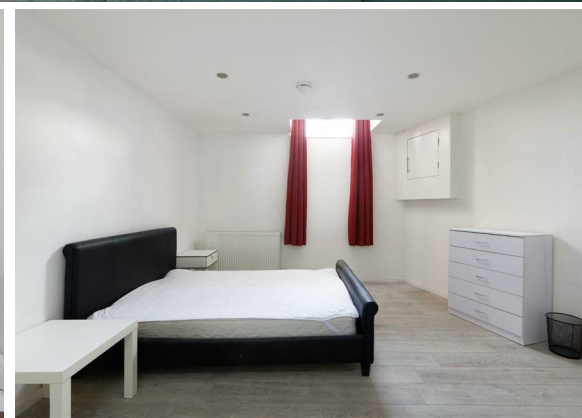

3 Bed  
Flat  
located in

£2,050 Per month

TAYLOR  
MICHAEL  
STUDENTS