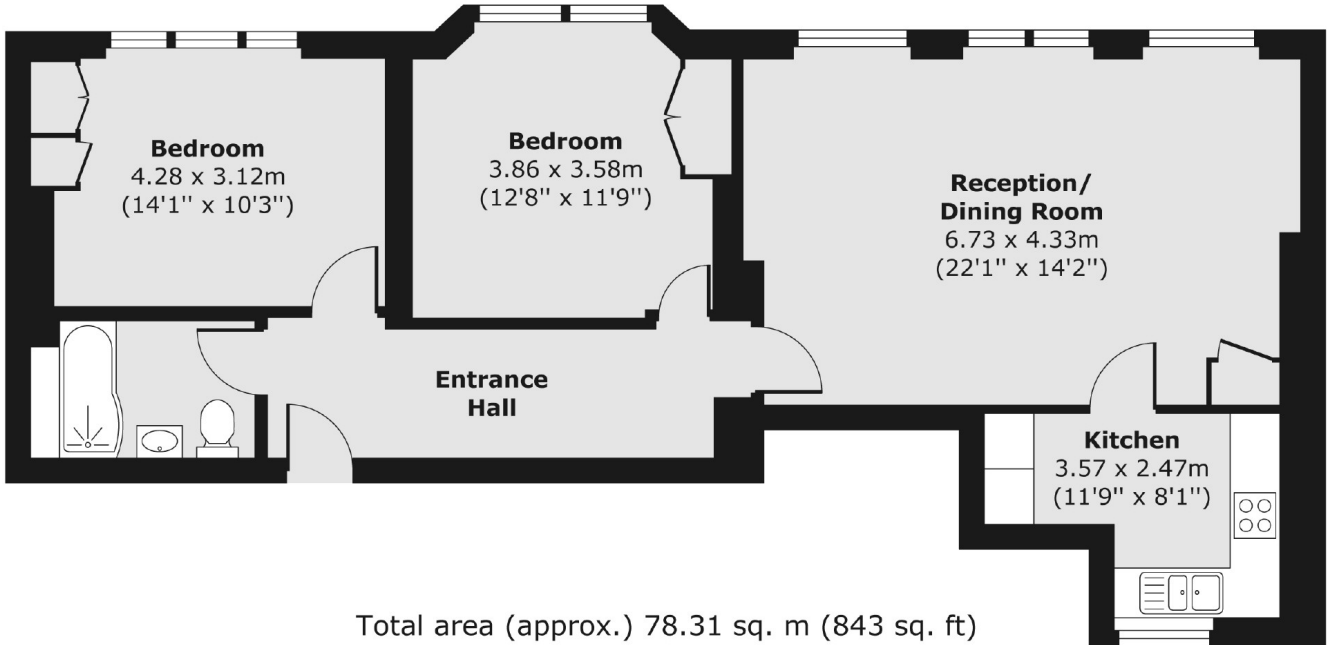

- Two Double Bedrooms
- Separate Kitchen
- Large Living Area
- Ample Storage
- First Floor (Lift Access)
- Excellent Location

Hollywood Road, SW10

Hollywood Road,
London, SW10

Second Floor

Total area (approx.) 78.31 sq. m (843 sq. ft)