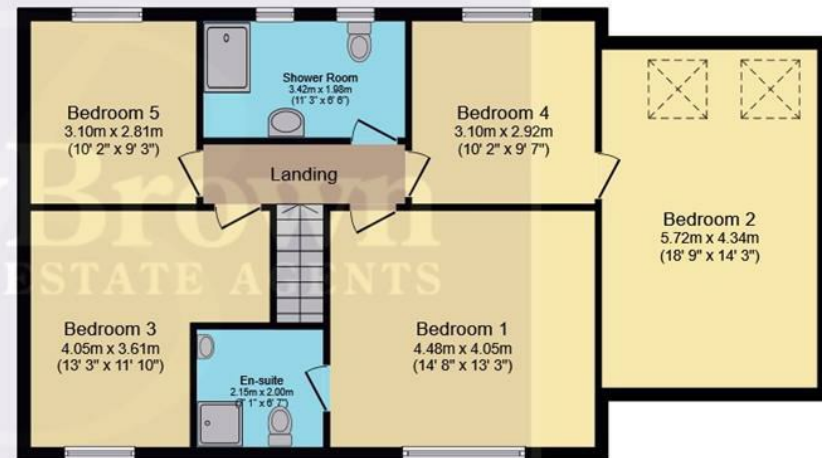

Ground Floor

Floor area 135.2 sq.m. (1,455 sq.ft.)

First Floor

Floor area 90.1 sq.m. (969 sq.ft.)

Total floor area: 225.3 sq.m. (2,425 sq.ft.)

This floor plan is for illustrative purposes only. It is not drawn to scale. Any measurements, floor areas (including any total floor area), openings and orientations are approximate. No details are guaranteed, they cannot be relied upon for any purpose and do not form any part of any agreement. No liability is taken for any error, omission or misstatement. A party must rely upon its own inspection(s). Powered by www.Propertybox.io