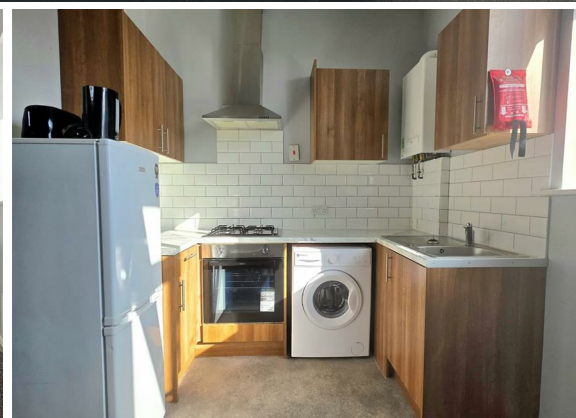

**2 Bed
Flat
located in**

£695 Per month

BURROWS
Residential

DIRECTIONS

CONTACT

Unit 6
Century 2 Business Centre 3 Dearne
Lane
Manvers
Rotherham

E: info@burrowsresidential.co.uk
T: 07507 905644