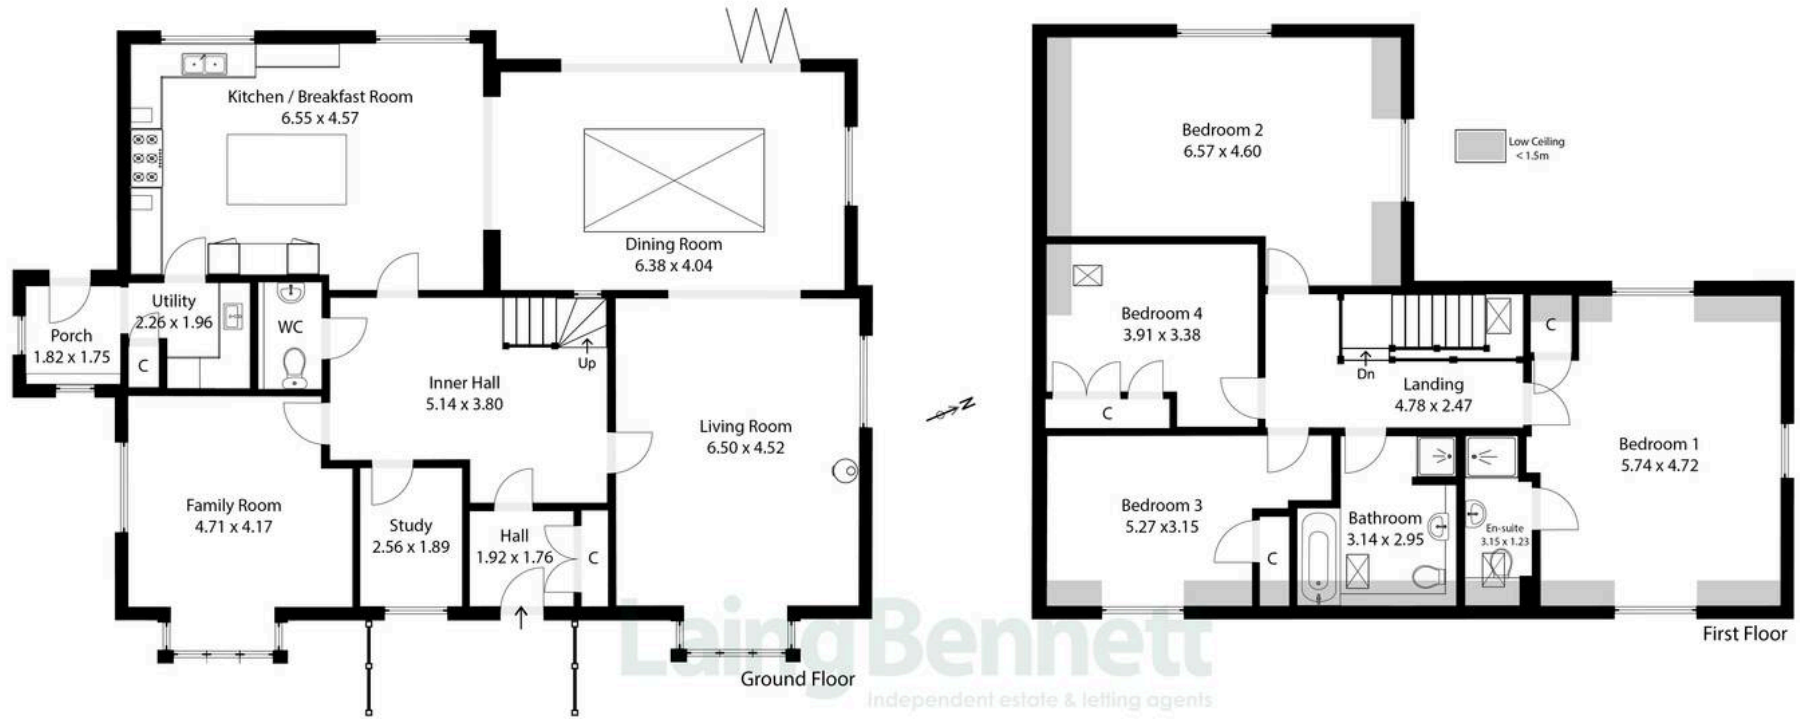

**Meadow Bank Canterbury Road, Elham - CT4 6UE**

Guide Price **£1,299,950**

Approximate Gross Internal Area (Excluding Garage & Outbuildings) = 252 sq m / 2713 sq ft

Garage = 56 sq m / 602 sq ft

Stables = 75 sq m / 807 sq ft

Illustration for identification purposes only. Measurements are approximate. Dimensions given are between the widest points.  
Not to scale. Outbuildings are not shown in actual location.  
© Unauthorised reproduction prohibited - chriskemps@hotmail.com

## Meadow Bank Canterbury Road

Elham, Canterbury

This exceptional four-bedroom detached residence offers a rare opportunity to enjoy luxurious living in an edge of village setting. Designed with modern family life in mind, the home provides generous, light filled accommodation, finished to a high standard throughout. A stunning dining room with a feature roof light and bi-fold doors forms the heart of the home, perfectly connecting indoor and outdoor living, while the well-appointed kitchen includes integrated appliances and ample storage. Upstairs, four well-proportioned bedrooms provide comfort and privacy, including a superb principal suite with far-reaching countryside views. Outside, a long sweeping driveway leads to a detached garage, with beautifully maintained gardens to the front and rear. Beyond, a fenced paddock with stabling and a tack room makes this an ideal property for equestrian enthusiasts.