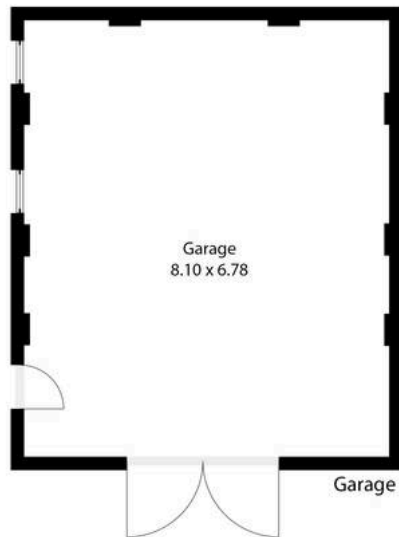

**Meadow Bank Canterbury Road, Elham - CT4 6UE**

Guide Price **£1,299,950**

Approximate Gross Internal Area (Excluding Garage & Outbuildings) = 252 sq m / 2713 sq ft

Garage = 56 sq m / 602 sq ft

Stables = 75 sq m / 807 sq ft

Illustration for identification purposes only. Measurements are approximate. Dimensions given are between the widest points.  
Not to scale. Outbuildings are not shown in actual location.  
© Unauthorised reproduction prohibited - chriskemps@hotmail.com