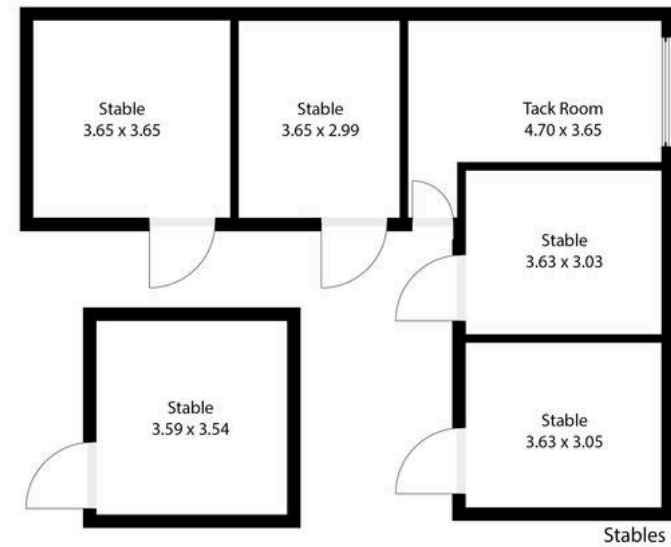

**Meadow Bank Canterbury Road, Elham - CT4 6UE**

Guide Price **£1,299,950**

Approximate Gross Internal Area (Excluding Garage & Outbuildings) = 252 sq m / 2713 sq ft

Garage = 56 sq m / 602 sq ft

Stables = 75 sq m / 807 sq ft

Illustration for identification purposes only. Measurements are approximate. Dimensions given are between the widest points.  
Not to scale. Outbuildings are not shown in actual location.  
© Unauthorised reproduction prohibited - chriskemps@hotmail.com

## Meadow Bank Canterbury Road

Elham, Canterbury

This exceptional four-bedroom detached residence offers a rare opportunity to enjoy luxurious living in an edge of village setting. Designed with modern family life in mind, the home provides generous, light filled accommodation, finished to a high standard throughout. A stunning dining room with a feature roof light and bi-fold doors forms the heart of the home, perfectly connecting indoor and outdoor living, while the well-appointed kitchen includes integrated appliances and ample storage. Upstairs, four well-proportioned bedrooms provide comfort and privacy, including a superb principal suite with far-reaching countryside views. Outside, a long sweeping driveway leads to a detached garage, with beautifully maintained gardens to the front and rear. Beyond, a fenced paddock with stabling and a tack room makes this an ideal property for equestrian enthusiasts.