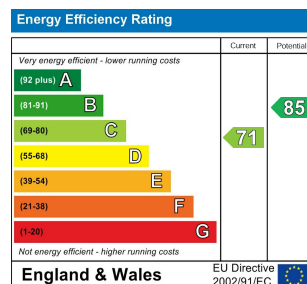

6 Bed
House - Mid
Terrace
located in

£3,510 Per month

DIRECTIONS

CONTACT

62 Church Road
Hove
East Sussex
BN3 2FP

E: lettings@taylormichael.agency
T:
<https://taylormichael.agency/>

TAYLOR
MICHAEL
STUDENTS