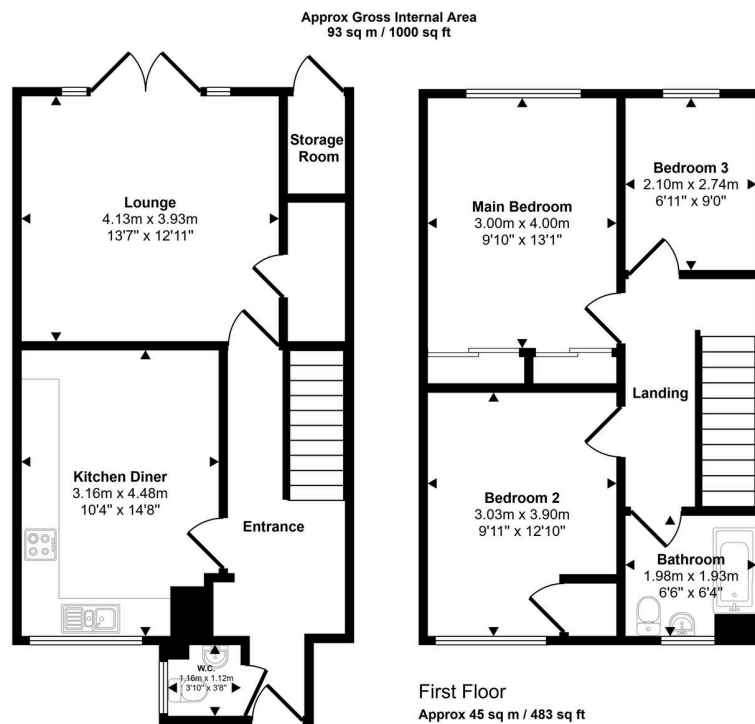

Key Features

- POPULAR RESIDENTIAL LOCATION
- STUNNING KITCHEN DINER
- SPACIOUS LOUNGE
- DOWNSTAIRS WC
- MASTER BEDROOM WITH BUILT IN WARDROBES
- TWO FURTHER BEDROOMS
- FAMILY BATHROOM
- GENEROUS REAR GARDEN
- GAS CENTRAL HEATING & DOUBLE GLAZING
- EPC RATING D

Ground Floor
Approx 48 sq m / 518 sq ft