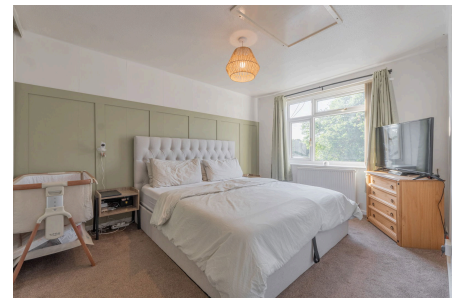

HOMES BY VICTORIA
ESTATE AGENCY

Kinton Close, Matchborough West, Redditch, B98 0EU

Offers Over £210,000

🛏️ 3 🚿 2 🚗 1

****NEW PROPERTY**** A generously sized THREE BEDROOM middle terrace home situated in the ever-popular residential location of Matchborough West, Redditch, ideally positioned close to well-regarded schools, excellent public transport links, and the scenic Arrow Valley Lake.

Key Features

- POPULAR RESIDENTIAL LOCATION
- STUNNING KITCHEN DINER
- SPACIOUS LOUNGE
- DOWNSTAIRS WC
- MASTER BEDROOM WITH BUILT IN WARDROBES
- TWO FURTHER BEDROOMS
- FAMILY BATHROOM
- GENEROUS REAR GARDEN
- GAS CENTRAL HEATING & DOUBLE GLAZING
- EPC RATING D