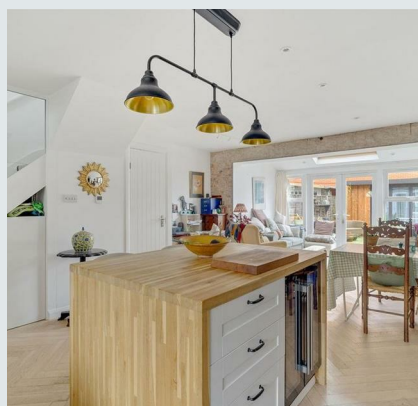

PETRAS  
PROPERTY

Swaffield Road, Earlsfield, London, SW18  
£850,000

626 Garratt Lane, London, SW18 4SX  
T: 020 3633 5613 | E: info@petrasproperty.com  
www.petrasproperty.com