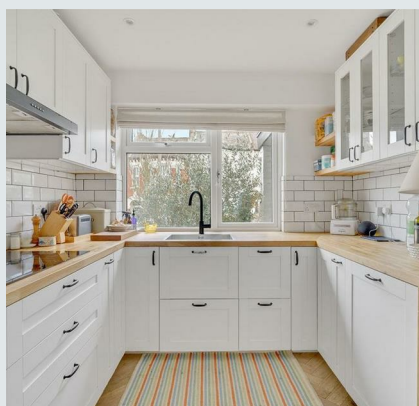

PETRAS  
PROPERTY

Swaffield Road, Earlsfield, London, SW18  
£850,000

626 Garratt Lane, London, SW18 4SX  
T: 020 3633 5613 | E: info@petrasproperty.com  
www.petrasproperty.com