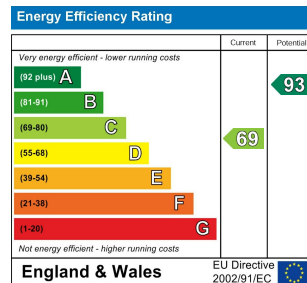

1 Bed  
House - Mid Terrace  
located in

£825 Per month

**SMART STREET**  
THE PROPERTY PEOPLE

GROUND FLOOR

DIRECTIONS

CONTACT

14 Withambrook Park  
Grantham  
NG31 9ST

E: [info@smartstreetproperty.com](mailto:info@smartstreetproperty.com)  
T: 01476 247107