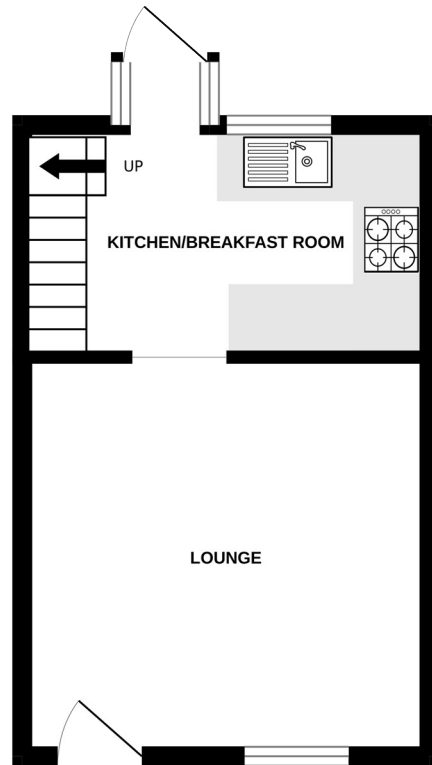

1 Bed  
House - Mid Terrace  
located in

£825 Per month

**SMART STREET**  
THE PROPERTY PEOPLE

GROUND FLOOR

DIRECTIONS

CONTACT

14 Withambrook Park  
Grantham  
NG31 9ST

E: [info@smartstreetproperty.com](mailto:info@smartstreetproperty.com)  
T: 01476 247107