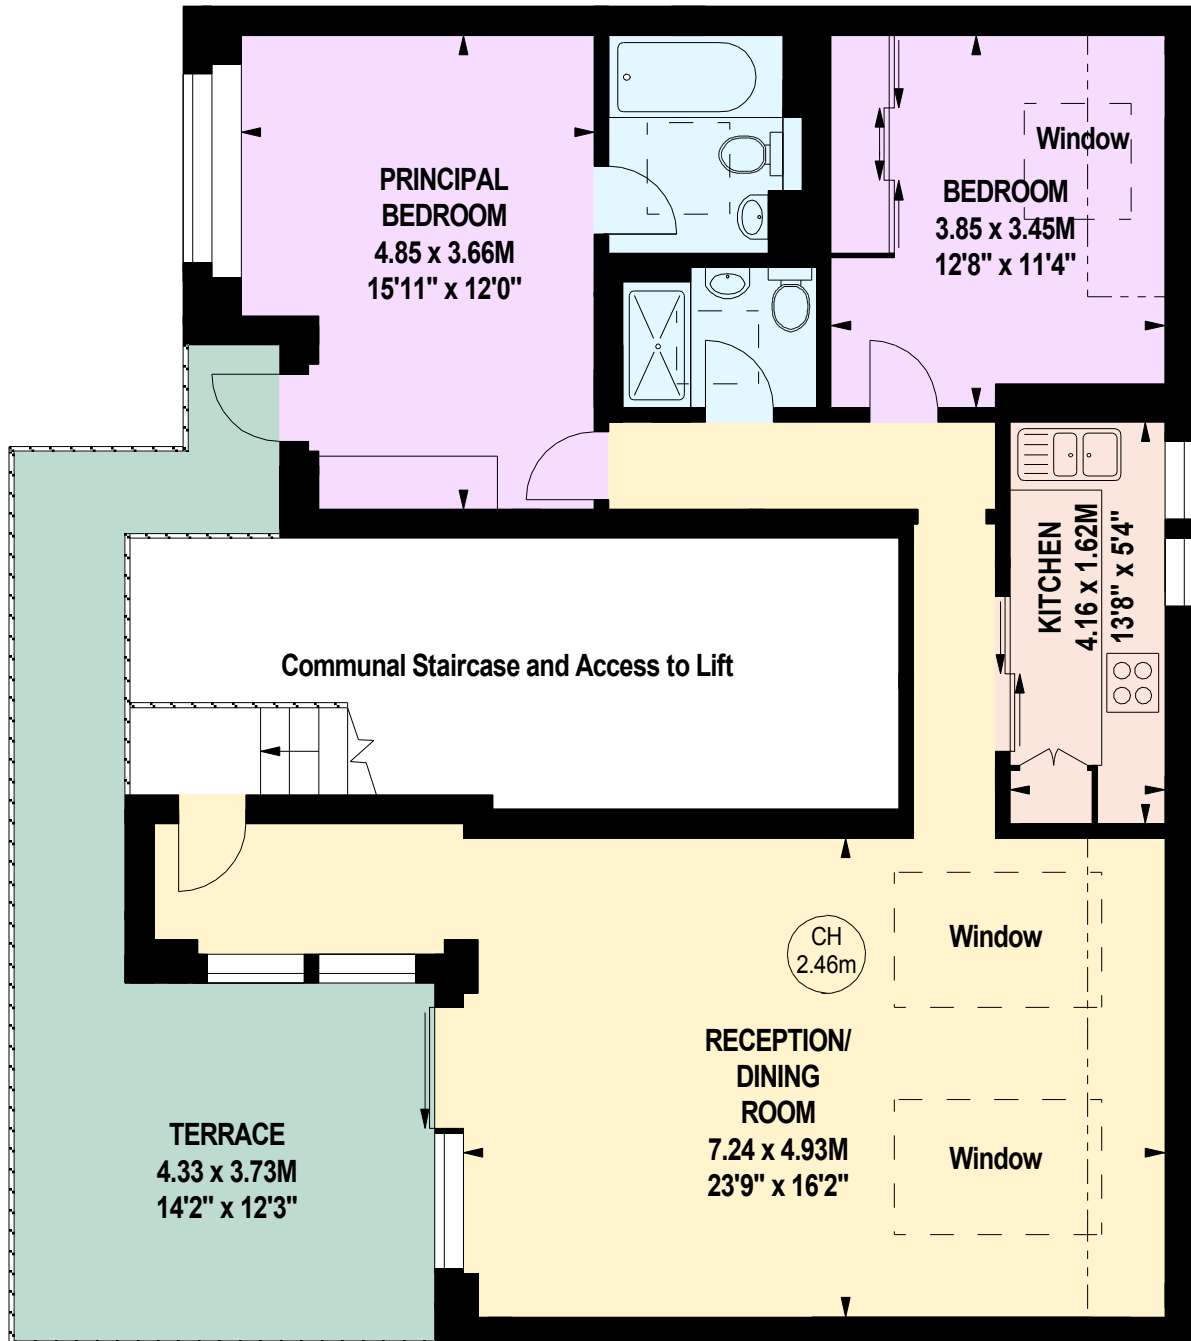

Chase Court, SW3

Approximate gross internal area
94.11 sq m / 1013 sq ft

Key :
CH - Ceiling Height

Fifth Floor

Although every attempt has been made to ensure accuracy, all measurements are approximate.
This floorplan is for illustrative purposes only and not to scale.
Measured in accordance with RICS Standards.© Outline.