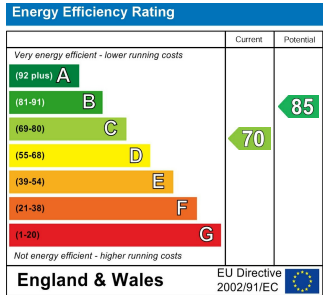

Call us on

01173259720

lettings@bestejeffers.co.uk

<https://beste-jeffers.csyflo.co.uk>

Council Tax Band

A