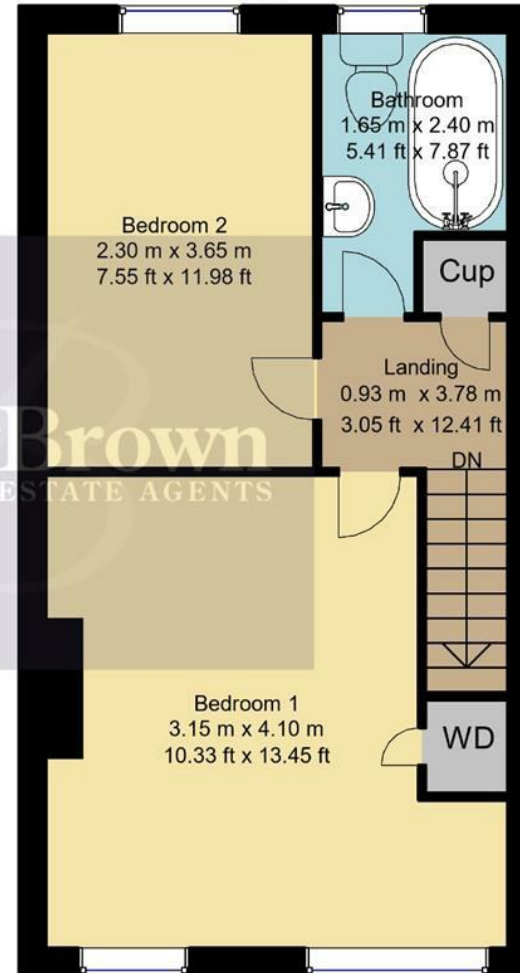

Ground Floor
33sq.m/359.42sq.ft
Approx

First Floor
33sq.m/359.42sq.ft
Approx

Buckley Brown
ESTATE AGENTS

Whilst every attempt has been made to ensure the accuracy of the floor plan contained here, no responsibility is taken for incorrect measurements of doors, windows, appliances and room or any error, omission or misstatement. Exterior and interior walls are drawn to scale based on interior measurements. Any figure given is for initial guidance only and should not be relied on as basis of valuation. These plans are for marketing purposes only and should be used as such by any prospective purchase. Specially no guarantee is should not be relied on as a basis of valuation. These plans are for marketing purposes only and should be used as such by any prospective purchase. Specifically no guarantee is given on the total square footage of the property if quoted on this plan.
CC Ltd ©2018