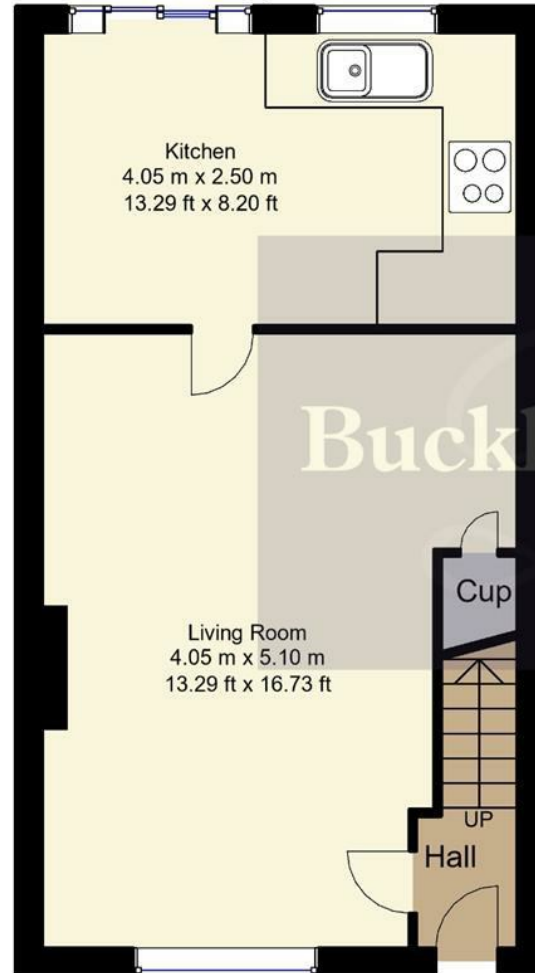

Ground Floor
33sq.m/359.42sq.ft
Approx

First Floor
33sq.m/359.42sq.ft
Approx

Buckley Brown
ESTATE AGENTS

Whilst every attempt has been made to ensure the accuracy of the floor plan contained here, no responsibility is taken for incorrect measurements of doors, windows, appliances and room or any error, omission or misstatement. Exterior and interior walls are drawn to scale based on interior measurements. Any figure given is for initial guidance only and should not be relied on as basis of valuation. These plans are for marketing purposes only and should be used as such by any prospective purchase. Specially no guarantee is should not be relied on as a basis of valuation. These plans are for marketing purposes only and should be used as such by any prospective purchase. Specifically no guarantee is given on the total square footage of the property if quoted on this plan.
CC Ltd ©2018