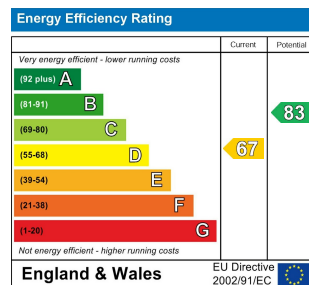

**3 Bed
House -
Townhouse
located in**

£1,175 PCM

The
PROPERTY
BOOTH

DIRECTIONS

CONTACT

Dale Crescent
Fernwood
Newark
Nottinghamshire
NG24 1JF

E: enquiries@thepropertybooth.co.uk
T: 01636 612685
www.thepropertybooth.co.uk

The
**PROPERTY
BOOTH**