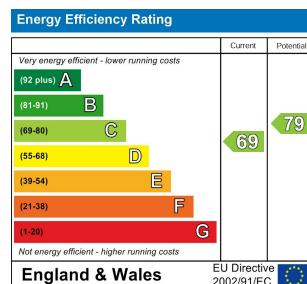

3 Bed
House - Terraced
located in

£2,250 Per month

DIRECTIONS

CONTACT

62 Church Road
Hove
East Sussex
BN3 2FP

E: lettings@taylormichael.agency
T:
<https://taylormichael.agency/>

TAYLOR
MICHAEL
STUDENTS