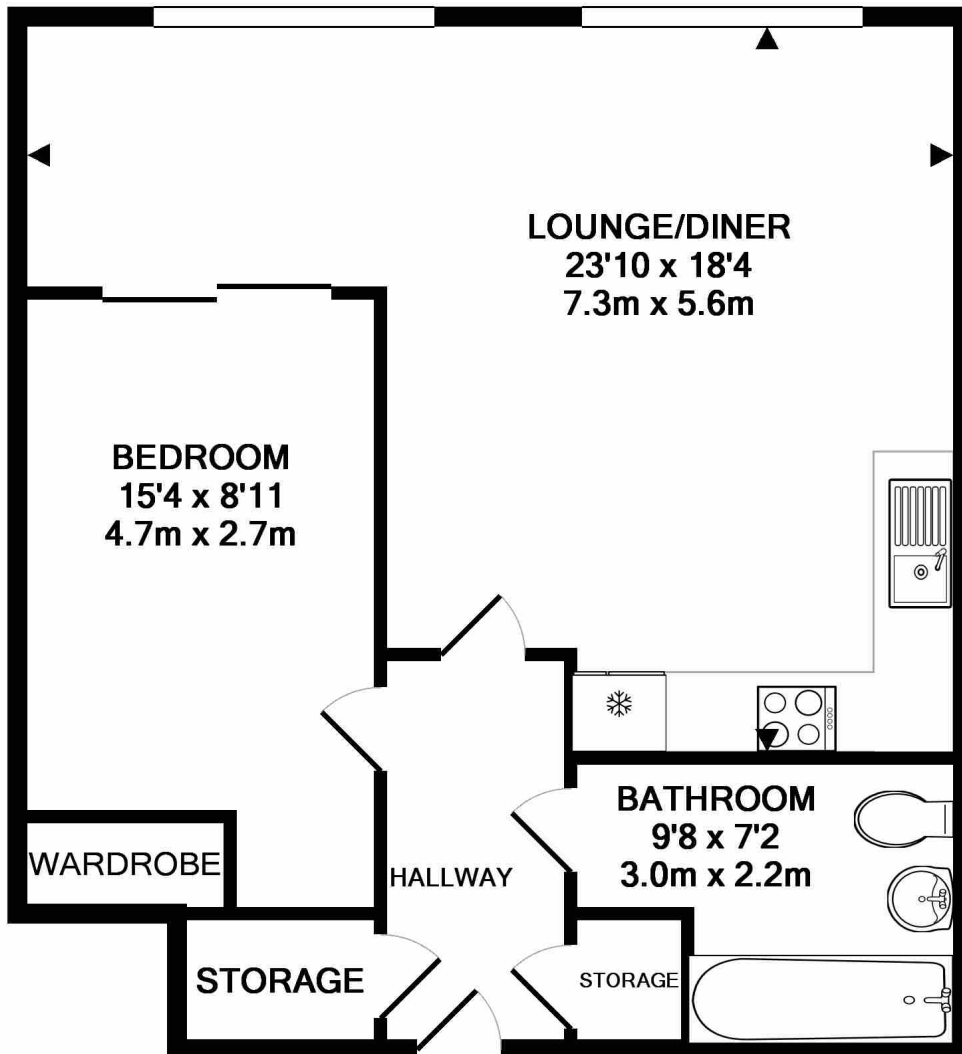

HIGH STREET, E15

£1,925 pcm

A stylish one-bedroom apartment in Capital Towers, ideally located moments from Stratford and the renowned Westfield Stratford City.

- One Bedroom
- One Bathroom
- Concierge
- Residents Gym

TOTAL APPROX. FLOOR AREA 581 SQ.FT. (54.0 SQ.M.)

Whilst every attempt has been made to ensure the accuracy of the floor plan contained here, measurements of doors, windows, rooms and any other items are approximate and no responsibility is taken for any error, omission, or mis-statement. This plan is for illustrative purposes only and should be used as such by any prospective purchaser. The services, systems and appliances shown have not been tested and no guarantee as to their operability or efficiency can be given