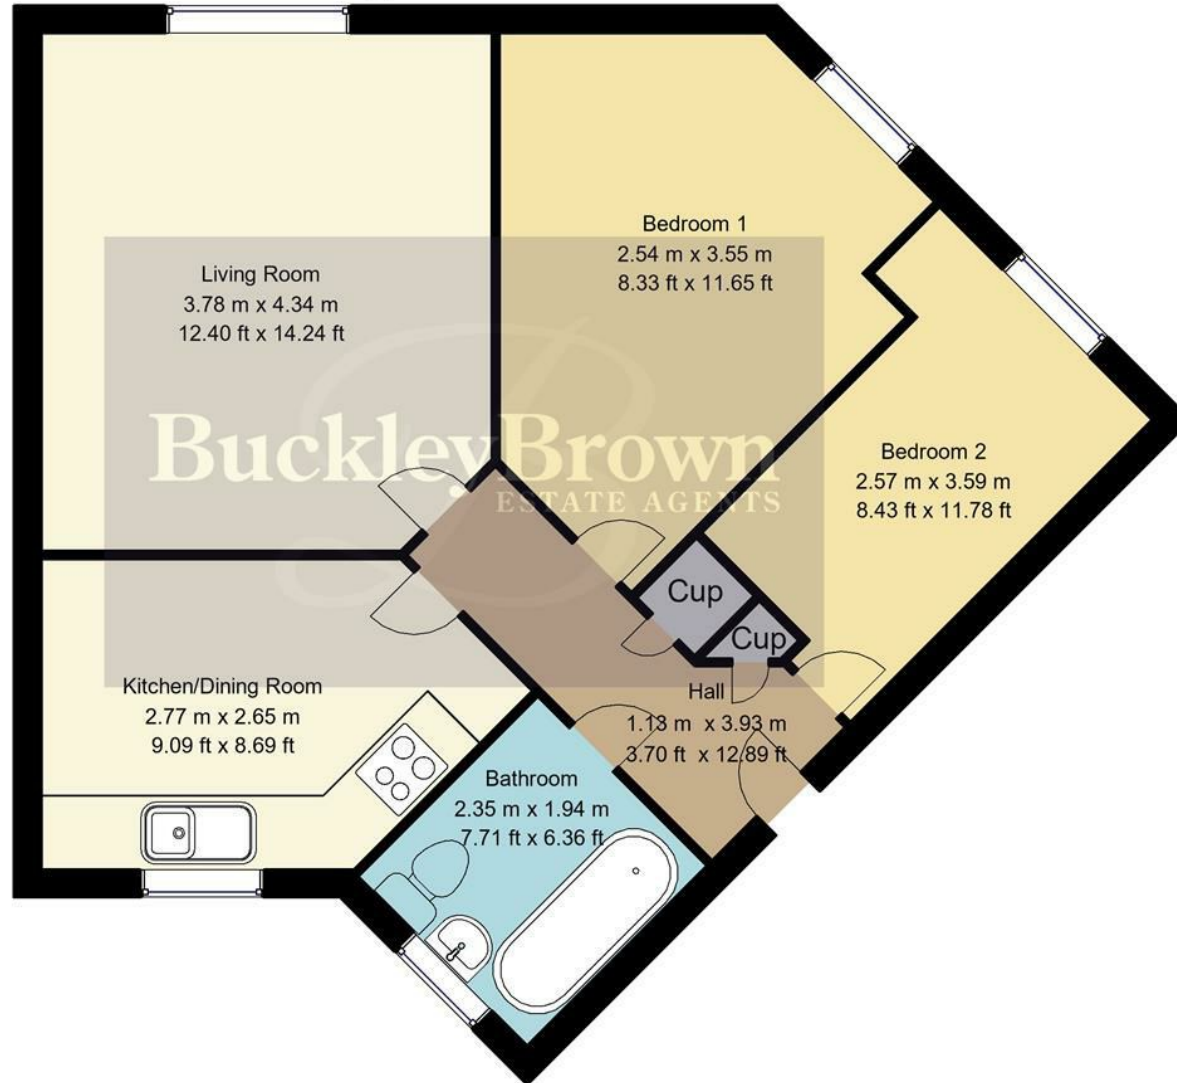

Ground Floor
58sq.m/620.68sq.ft
Approx

Whilst every attempt has been made to ensure the accuracy of the floor plan contained here, no responsibility is taken for incorrect measurements of doors, windows, appliances and room or any error, omission or misstatement. Exterior and interior walls are drawn to scale based on interior measurements. Any figure given is for initial guidance only and should not be relied on as basis of valuation. These plans are for marketing purposes only and should be used as such by any prospective purchase. Specially no guarantee is should not be relied on as a basis of valuation. These plans are for marketing purposes only and should be used as such by any prospective purchase. Specifically no guarantee is given on the total square footage of the property if quoted on this plan.
CC Ltd ©2018