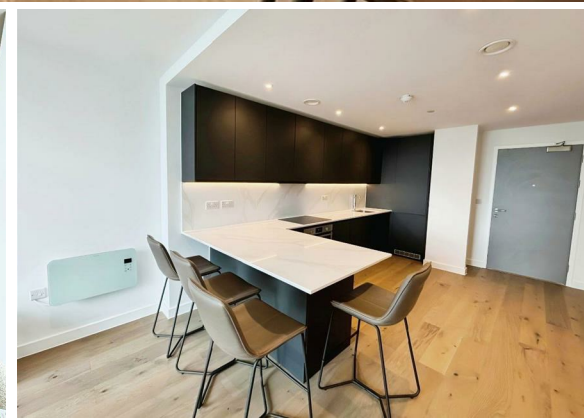

1 Bed  
Apartment  
located in

£1,600 PCM

 **NPP**  
RESIDENTIAL

EPC Rating: B  
Council Tax Band: C