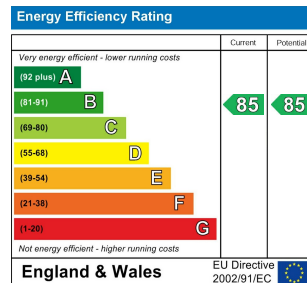

1 Bed  
Apartment  
located in

£1,600 PCM

 **NPP**  
RESIDENTIAL

EPC Rating: B  
Council Tax Band: C