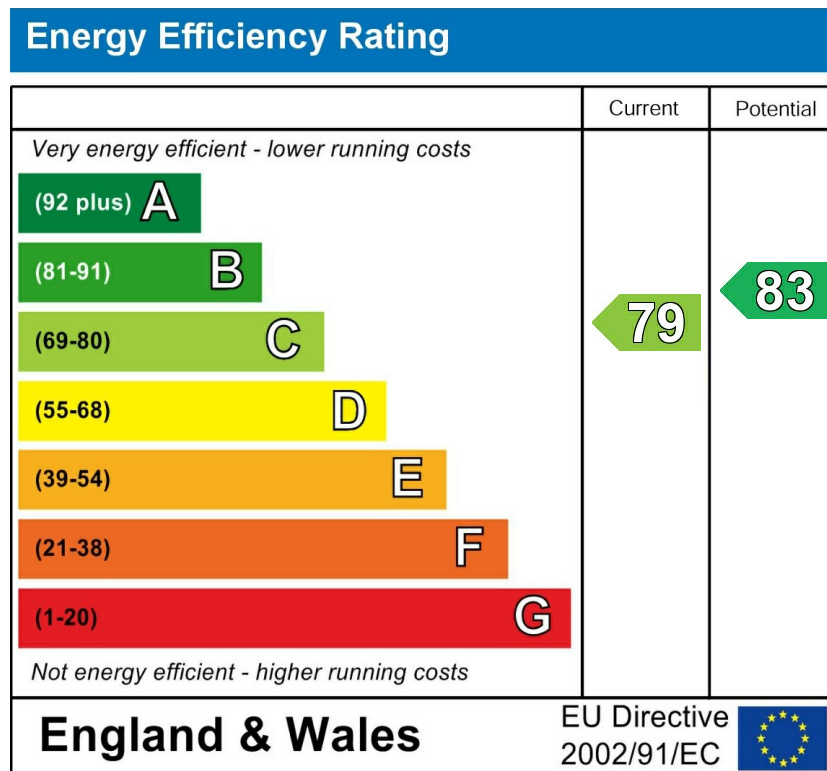

Sculptor Crescent, Stockton-On-Tees, TS18 3QR
£925 PCM

Area Map

Energy Efficiency Graph

These particulars, whilst believed to be accurate are set out as a general outline only for guidance and do not constitute any part of an offer or contract. Intending purchasers should not rely on them as statements of representation of fact, but must satisfy themselves by inspection or otherwise as to their accuracy. No person in this firm's employment has the authority to make or give any representation or warranty in respect of the property.