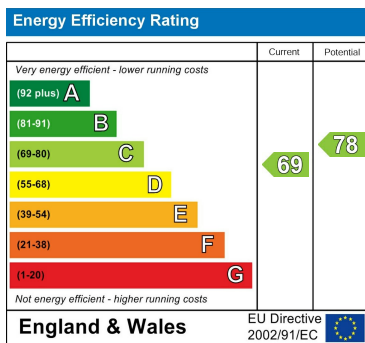

RICHMOND HOUSE - LETTINGS | 105 HIGHSTREET, CRAWLEY, WEST SUSSEX, RH10 1DD

Council Tax Band

B

Energy Performance Graph

Call us on

01293529993

info@connectukgroup.co.uk

connectukgroup.co.uk