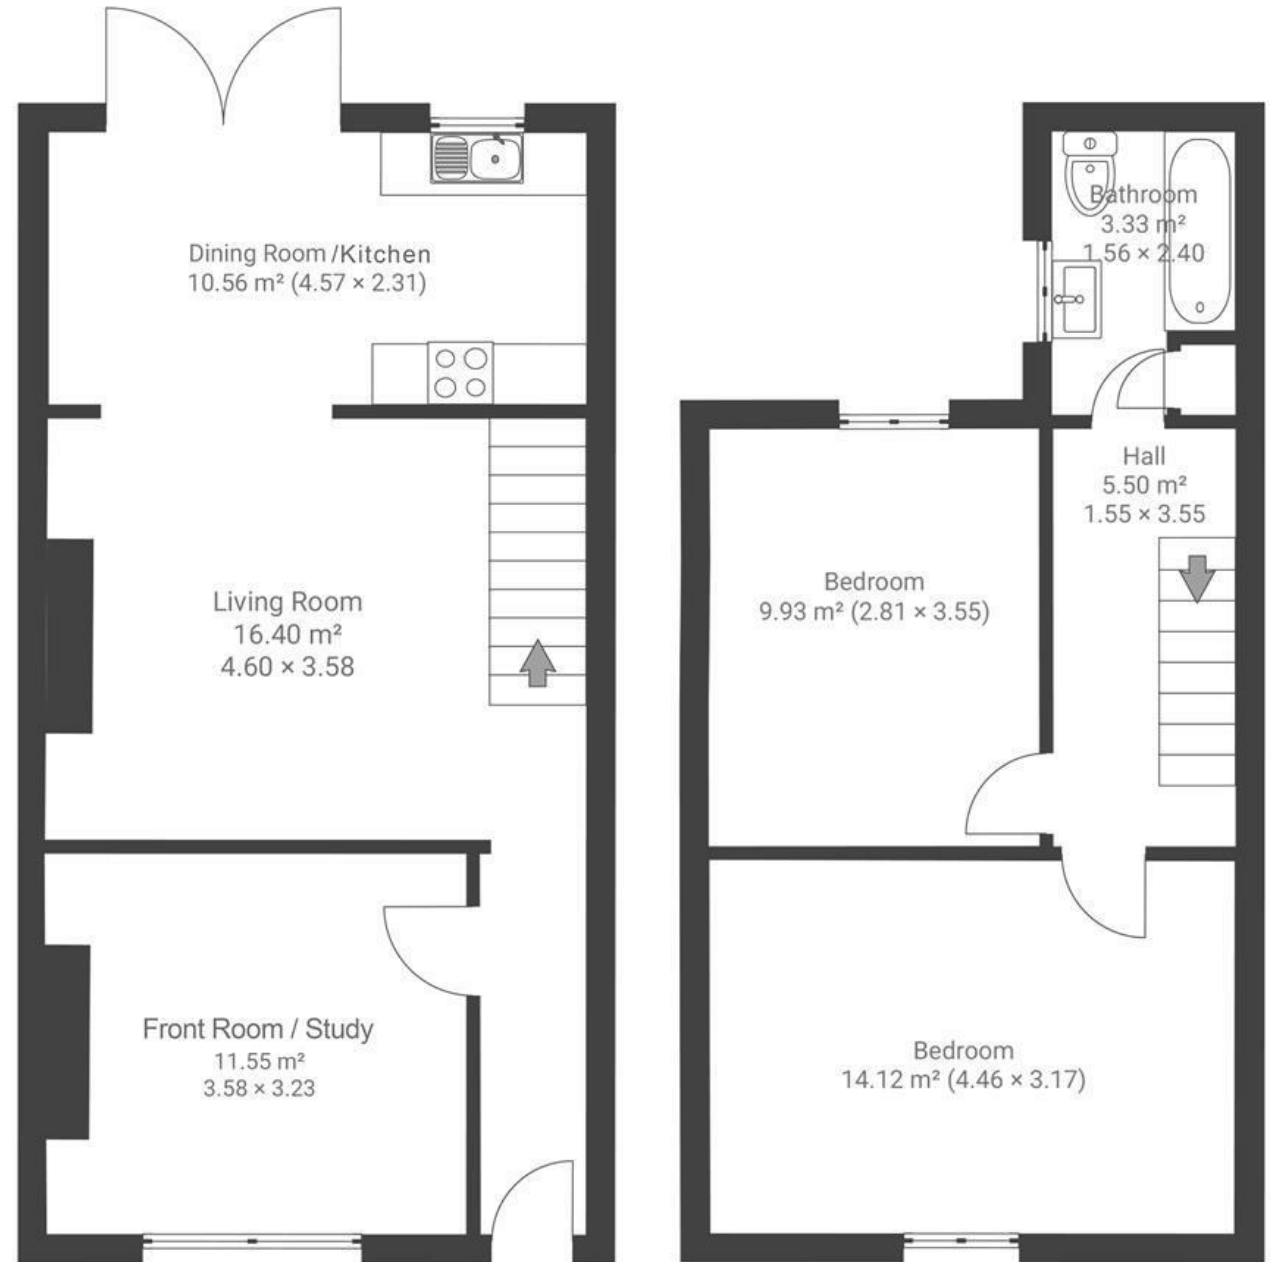

## TOTTERDOWN

APPROXIMATE FLOOR AREA  
77.3 SQM / 831 SQFT

**Boardwalk**

# Stanley Hill

TOTTERDOWN, BRISTOL

£425,000

2 Bedrooms

BS4 3BA

1 Bathrooms

*"There is a strong sense of community amongst the residents of Stanley Hill. They have been incredibly supportive and friendly since I moved here at the end of lockdown. If you need to borrow tools or need a helping hand, or even a quiz team member, you can find someone to help out. The views (including those of the balloon festival) across Bristol from Totterdown are amongst the best."*