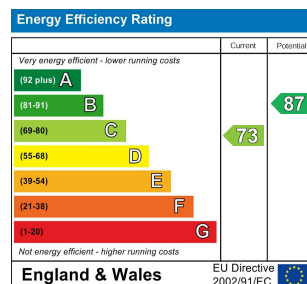

DIRECTIONS

CONTACT

62 Church Road
Hove
East Sussex
BN3 2FP

E: lettings@taylormichael.agency
T:
<https://taylormichael.agency/>

TAYLOR
MICHAEL
STUDENTS