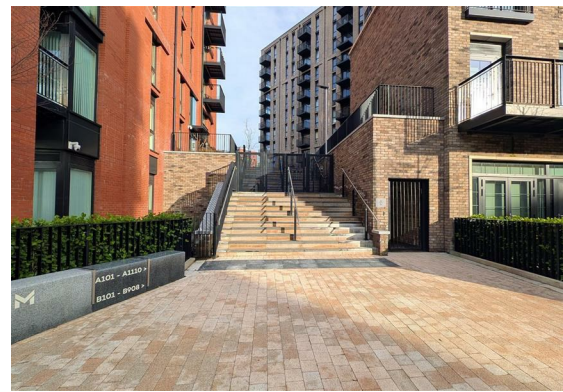

RESIDE
MANCHESTER

A100 Railings 5 Shale Lane
Middlewood Locks, Salford, M5 4BU

£1,550 PCM

A100 Railings 5 Shale Lane

Middlewood Locks, Salford, M5 4BU

Middlewood Locks is an award-winning canalside neighbourhood, and we are excited to introduce the new phase, now available to rent with immediate move-ins.

The property also benefits from a small private garden, perfect for enjoying the outdoors or relaxing waterside.

Set within a vibrant canalside community with green public spaces, this apartment offers a stylish and convenient lifestyle in a sought-after location.

Call our rental team on 0161 837 2840 today to register your interest and be among the first to secure a home in this fantastic new development.

- Two Double Bedrooms
- One Bathroom
- Private Podium Garden
- Fully Furnished With Brand New Furniture
- Available Immediately
- EPC Rating B
- Secure Parcel System
- 10 Minute Walk Into Manchester City Centre
- Brand New Development
- Canalside Neighbourhood