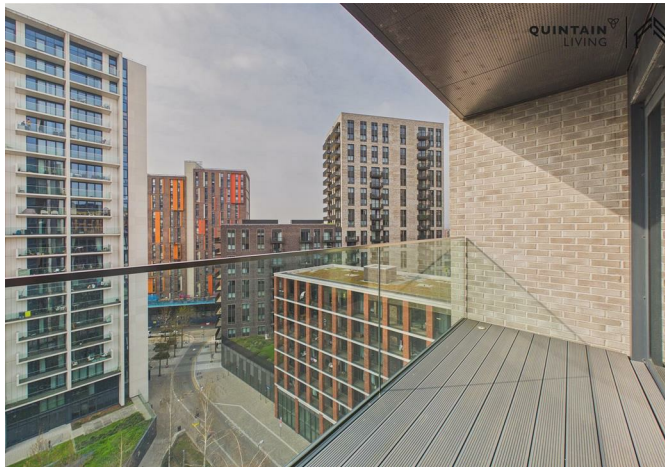

6543654 The Landsby, Elvin Gardens, Wembley, HA9 0GW
£2,493 Per month

6543654 The Landsby, Elvin Gardens, Wembley, HA9 0GW

£2,493 Per month

New Offer - up to 16% off your rent. Thoughtfully designed for modern living, this apartment combines relaxed Nordic style with practical luxury. Oak flooring, a striking dark blue kitchen softened by pale accents, and premium Samsung Chef Collection appliances create a refined yet inviting aesthetic.

Located within Landsby, the building embraces spacious, Scandi-inspired design while fostering a true neighbourhood atmosphere. Residents benefit from two beautifully landscaped podium gardens, two rooftop terraces with BBQ areas, a residents' kitchen equipped with the full Samsung Chef Collection range, and a stylish lounge - ideal for working from home, watching the match, or hosting private events.

Elevated above the buzz of Wembley Park, The Landsby offers a peaceful yet connected lifestyle in one of London's most vibrant new districts - just moments from Bread Ahead, Boxpark, Troubadour Theatre and over 70 shops, cafés and restaurants at the London Designer Outlet. Managed by Quintain Living, the award-winning team behind Wembley Park. Photos show a very similar apartment in this building however the exact layout/floor/view may vary. Other incentives available T&Cs apply; see Quintain Living website for details.