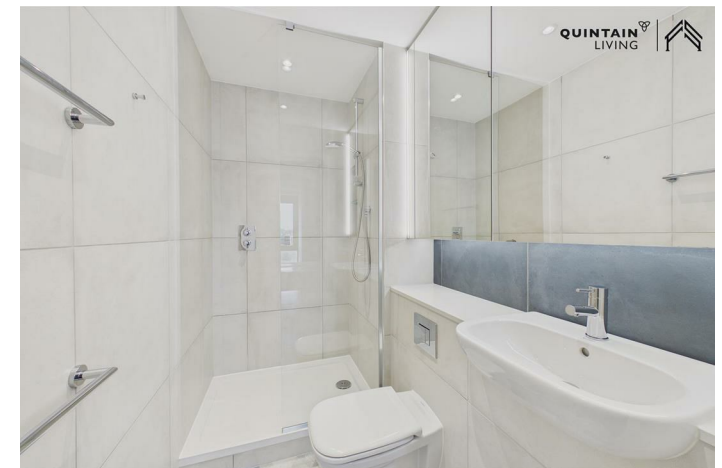

Furnished

Council Tax Band: C

Available: