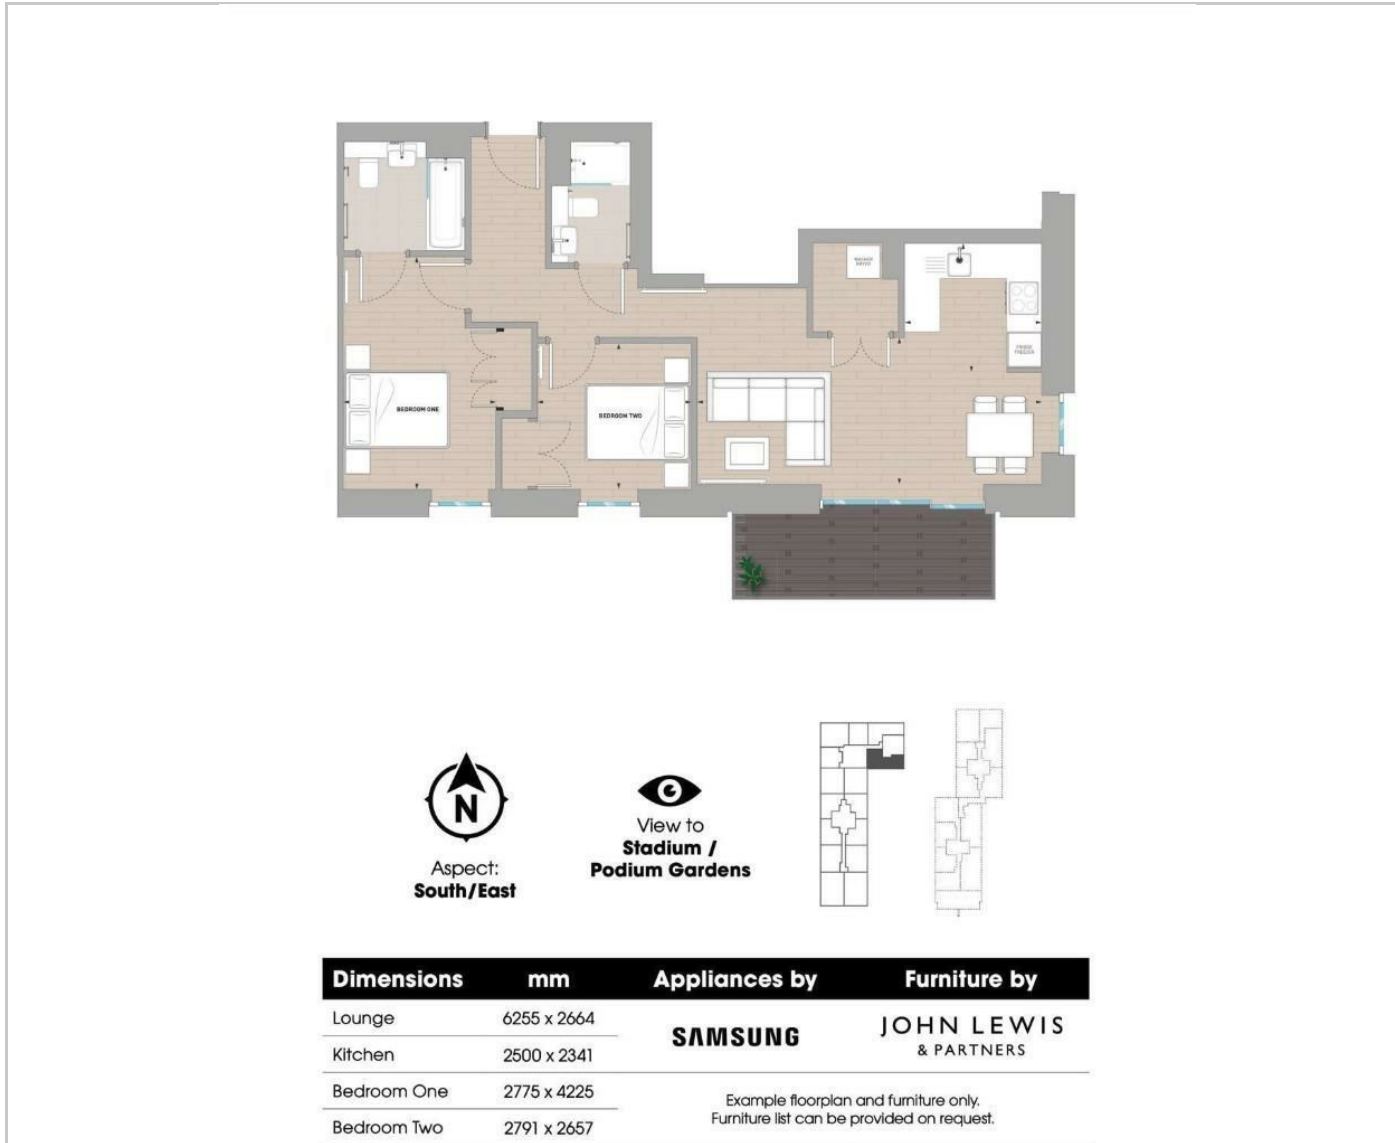

Located within Landsby, the building embraces spacious, Scandi-inspired design while fostering a true neighbourhood atmosphere. Residents benefit from two beautifully landscaped podium gardens, two rooftop terraces with BBQ areas, a residents' kitchen equipped with the full Samsung Chef Collection range, and a stylish lounge - ideal for working from home, watching the match, or hosting private events.

Description

Situation

Furnished

Council Tax Band: C

Available:

Floor Plans

Area Map

Energy Performance Graph