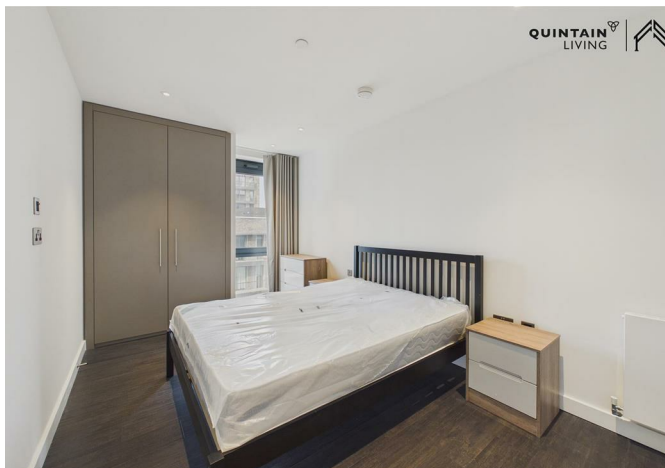

6543654 The Landsby, Elvin Gardens, Wembley, HA9 0GW
£2,493 Per month

6543654 The Landsby, Elvin Gardens, Wembley, HA9 0GW

£2,493 Per month

New Offer - up to 16% off your rent. Thoughtfully designed for modern living, this apartment combines relaxed Nordic style with practical luxury. Oak flooring, a striking dark blue kitchen softened by pale accents, and premium Samsung Chef Collection appliances create a refined yet inviting aesthetic.

Located within Landsby, the building embraces spacious, Scandi-inspired design while fostering a true neighbourhood atmosphere. Residents benefit from two beautifully landscaped podium gardens, two rooftop terraces with BBQ areas, a residents' kitchen equipped with the full Samsung Chef Collection range, and a stylish lounge - ideal for working from home, watching the match, or hosting private events.