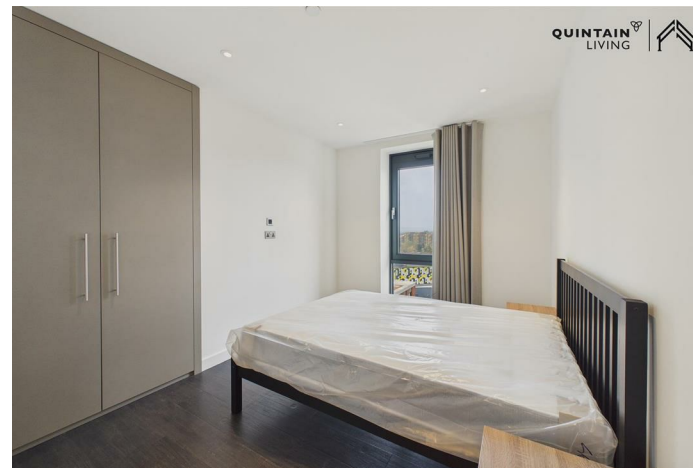

Furnished

Council Tax Band: C

Available: