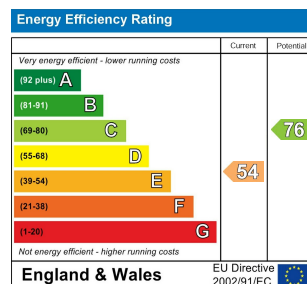

6 Bed
House
located in

£3,000 Per month

TAYLOR
MICHAEL
STUDENTS

DIRECTIONS

CONTACT

62 Church Road
Hove
East Sussex
BN3 2FP

E: lettings@taylormichael.agency
T:
<https://taylormichael.agency/>

**TAYLOR
MICHAEL**
STUDENTS