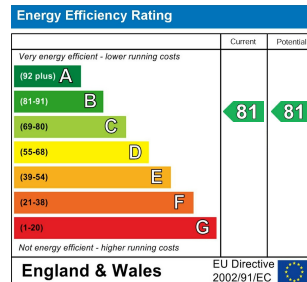

1 Bed
Apartment
located in

£1,000 Per Month

 **NPP**
RESIDENTIAL

EPC Rating: B
Council Tax Band: B

DIRECTIONS

CONTACT

22 Lloyd Street
Manchester
M2 5WA

E: info@nppresidential.co.uk
T: 0161 639 0059
<https://nppresidential.co.uk/>