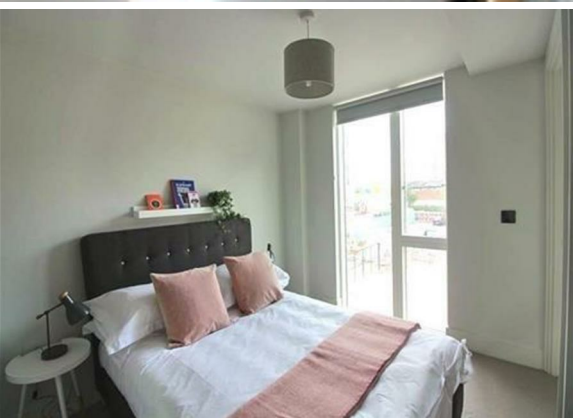

1 Bed
Apartment
located in

£1,000 Per Month

 **NPP**
RESIDENTIAL

EPC Rating: B
Council Tax Band: B

DIRECTIONS

CONTACT

22 Lloyd Street
Manchester
M2 5WA

E: info@nppresidential.co.uk
T: 0161 639 0059
<https://nppresidential.co.uk/>