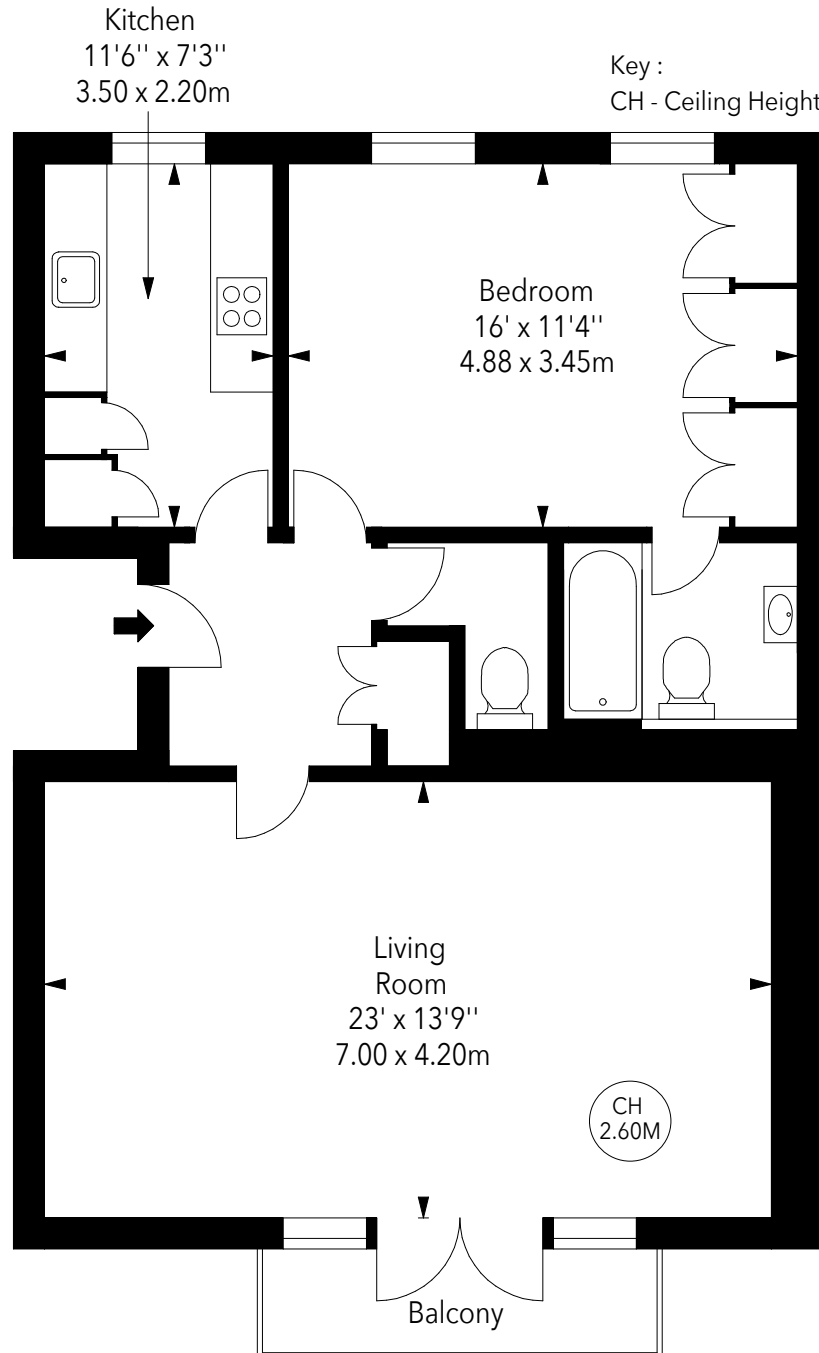

Flat 6 Reeves Mews, W1K

APPROX. GROSS INTERNAL AREA
748 Ft² - 69.49 M²

THIRD FLOOR