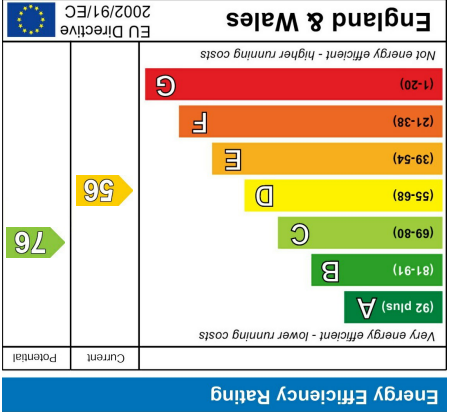

The logo for Melvyn Danes Estate Agents is a yellow oval with a green border. Inside the oval, the word "melvyn" is written in a small, lowercase, sans-serif font. Below it, the word "Danes" is written in a large, bold, green, sans-serif font. Underneath "Danes", the words "ESTATE AGENTS" are written in a smaller, uppercase, sans-serif font.

melvyn
Danes
ESTATE AGENTS

A two-story red brick house with a dark grey tiled roof and a brick chimney. The house has white window frames and light blue curtains. There are three satellite dishes mounted on the wall. A wooden fence and a paved path are visible on the left side of the house. The house is situated on a green lawn under a blue sky with white clouds.

Langley Hall Road

Olton

£895 Per Month

Description

Accommodation

33 Langley Hall Road Olton Solihull B92 7HE
Council Tax Band: B

Please note that all measurements and floor plans are approximate and quoted for general guidance only and whilst every attempt has been made to ensure accuracy, they must not be relied on and do not form part of any contract.