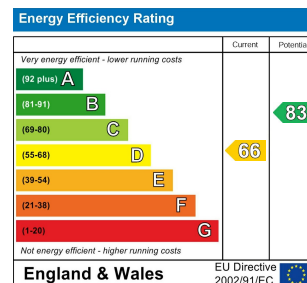

6 Bed
House - Terraced
located in

£3,380 Per month

TAYLOR
MICHAEL
STUDENTS

DIRECTIONS

CONTACT

62 Church Road
Hove
East Sussex
BN3 2FP

E: lettings@taylormichael.agency
T:
<https://taylormichael.agency/>

TAYLOR
MICHAEL
STUDENTS