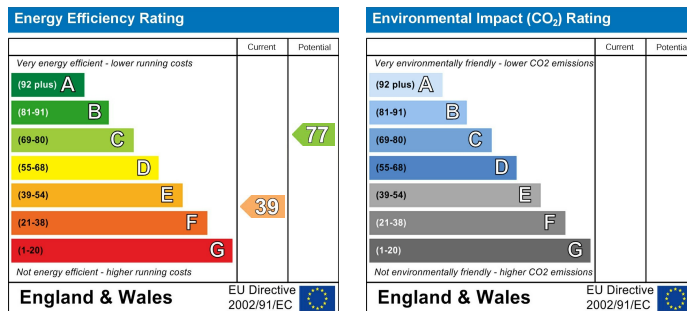

108 Marine Parade, Worthing

PCM
£1,500 PCM

T: 01903 331247 E: info@robertluff.co.uk
www.robertluff.co.uk

Robert
Luff & Co
Sales | Lettings | Commercial

Accommodation

The information provided about this property does not constitute or form any part of an offer or contract, nor may it be regarded as representations. All interested parties must verify accuracy and your solicitor must verify tenure/lease information, fixtures and fittings and, where the property has been extended/converted, planning/building regulation consents. All dimensions are approximate and quoted for guidance only as are floor plans which are not to scale and their accuracy cannot be confirmed. References to appliances and/or services does not imply that they are necessarily in working order or fit for the purpose.