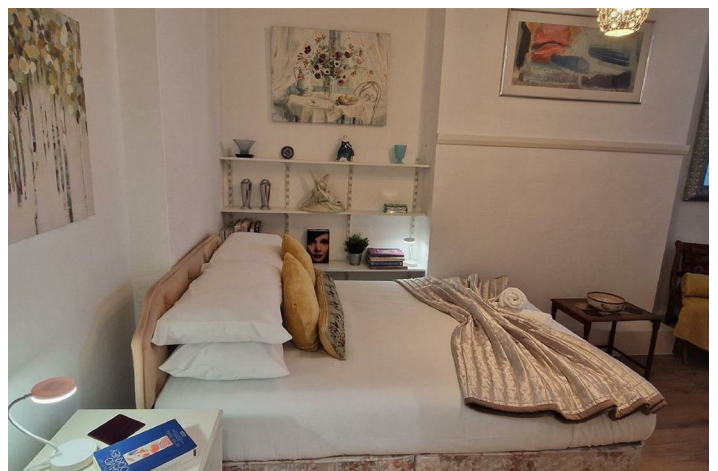

108 Marine Parade, Worthing

PCM
£1,500 PCM

T: 01903 331247 E: info@robertluff.co.uk
www.robertluff.co.uk

Robert
Luff & Co
Sales | Lettings | Commercial

Accommodation

The information provided about this property does not constitute or form any part of an offer or contract, nor may it be regarded as representations. All interested parties must verify accuracy and your solicitor must verify tenure/lease information, fixtures and fittings and, where the property has been extended/converted, planning/building regulation consents. All dimensions are approximate and quoted for guidance only as are floor plans which are not to scale and their accuracy cannot be confirmed. References to appliances and/or services does not imply that they are necessarily in working order or fit for the purpose.