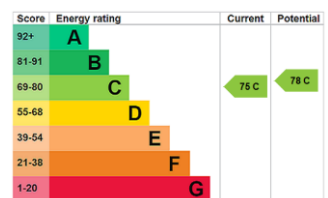

Very well presented two bedroom two bathroom apartment superbly located between Surbiton and Kingston town centres. Finished to a

Minimum Term: months
Deposit Required: £0.00
Local Authority: Kingston upon Thames London Borough Council
Council Tax Band: C
EPC Rating: C
Unfurnished