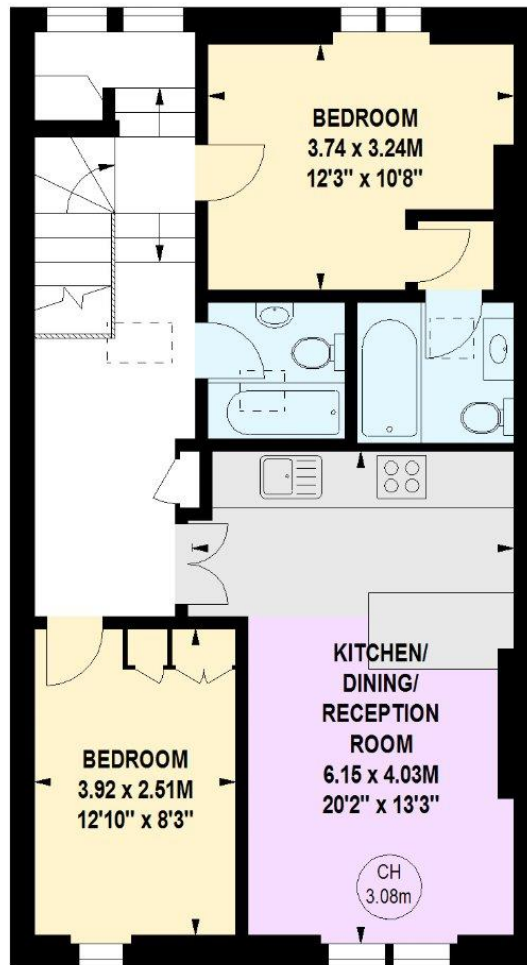

Kingston upon Thames, KT1

- Very well presented
- Two double bedrooms
- Open plan living kitchen
- Two bathrooms
- Furnished or unfurnished
- 0.9 miles from Surbiton Station

Very well presented two bedroom two bathroom apartment superbly located between Surbiton and Kingston town centres. Finished to a high standard throughout, lovely wood flooring and high ceilings this second floor flat offers a spacious open plan kitchen living area, utility area double bedroom with fitted wardrobes, family bathroom plus a further double bedroom with en-suite. Within 0.9 miles of Surbiton train station and town centre with its array of shops, bars and restaurants. Kingston town centre and the River Thames are all within easy reach.

Surbiton Road, KT1

Approximate gross internal area

68.93 sq m / 742 sq ft

Key :
CH - Ceiling Height

27 sq ft
**Ground Floor
Entrance**

715 sq ft
First Floor

This floor plan is a representation for guidance purposes only, not for valuation.
Any figure is approximate and must not be relied on as a statement of fact.
Copyright of Wyatt Dixon Homes