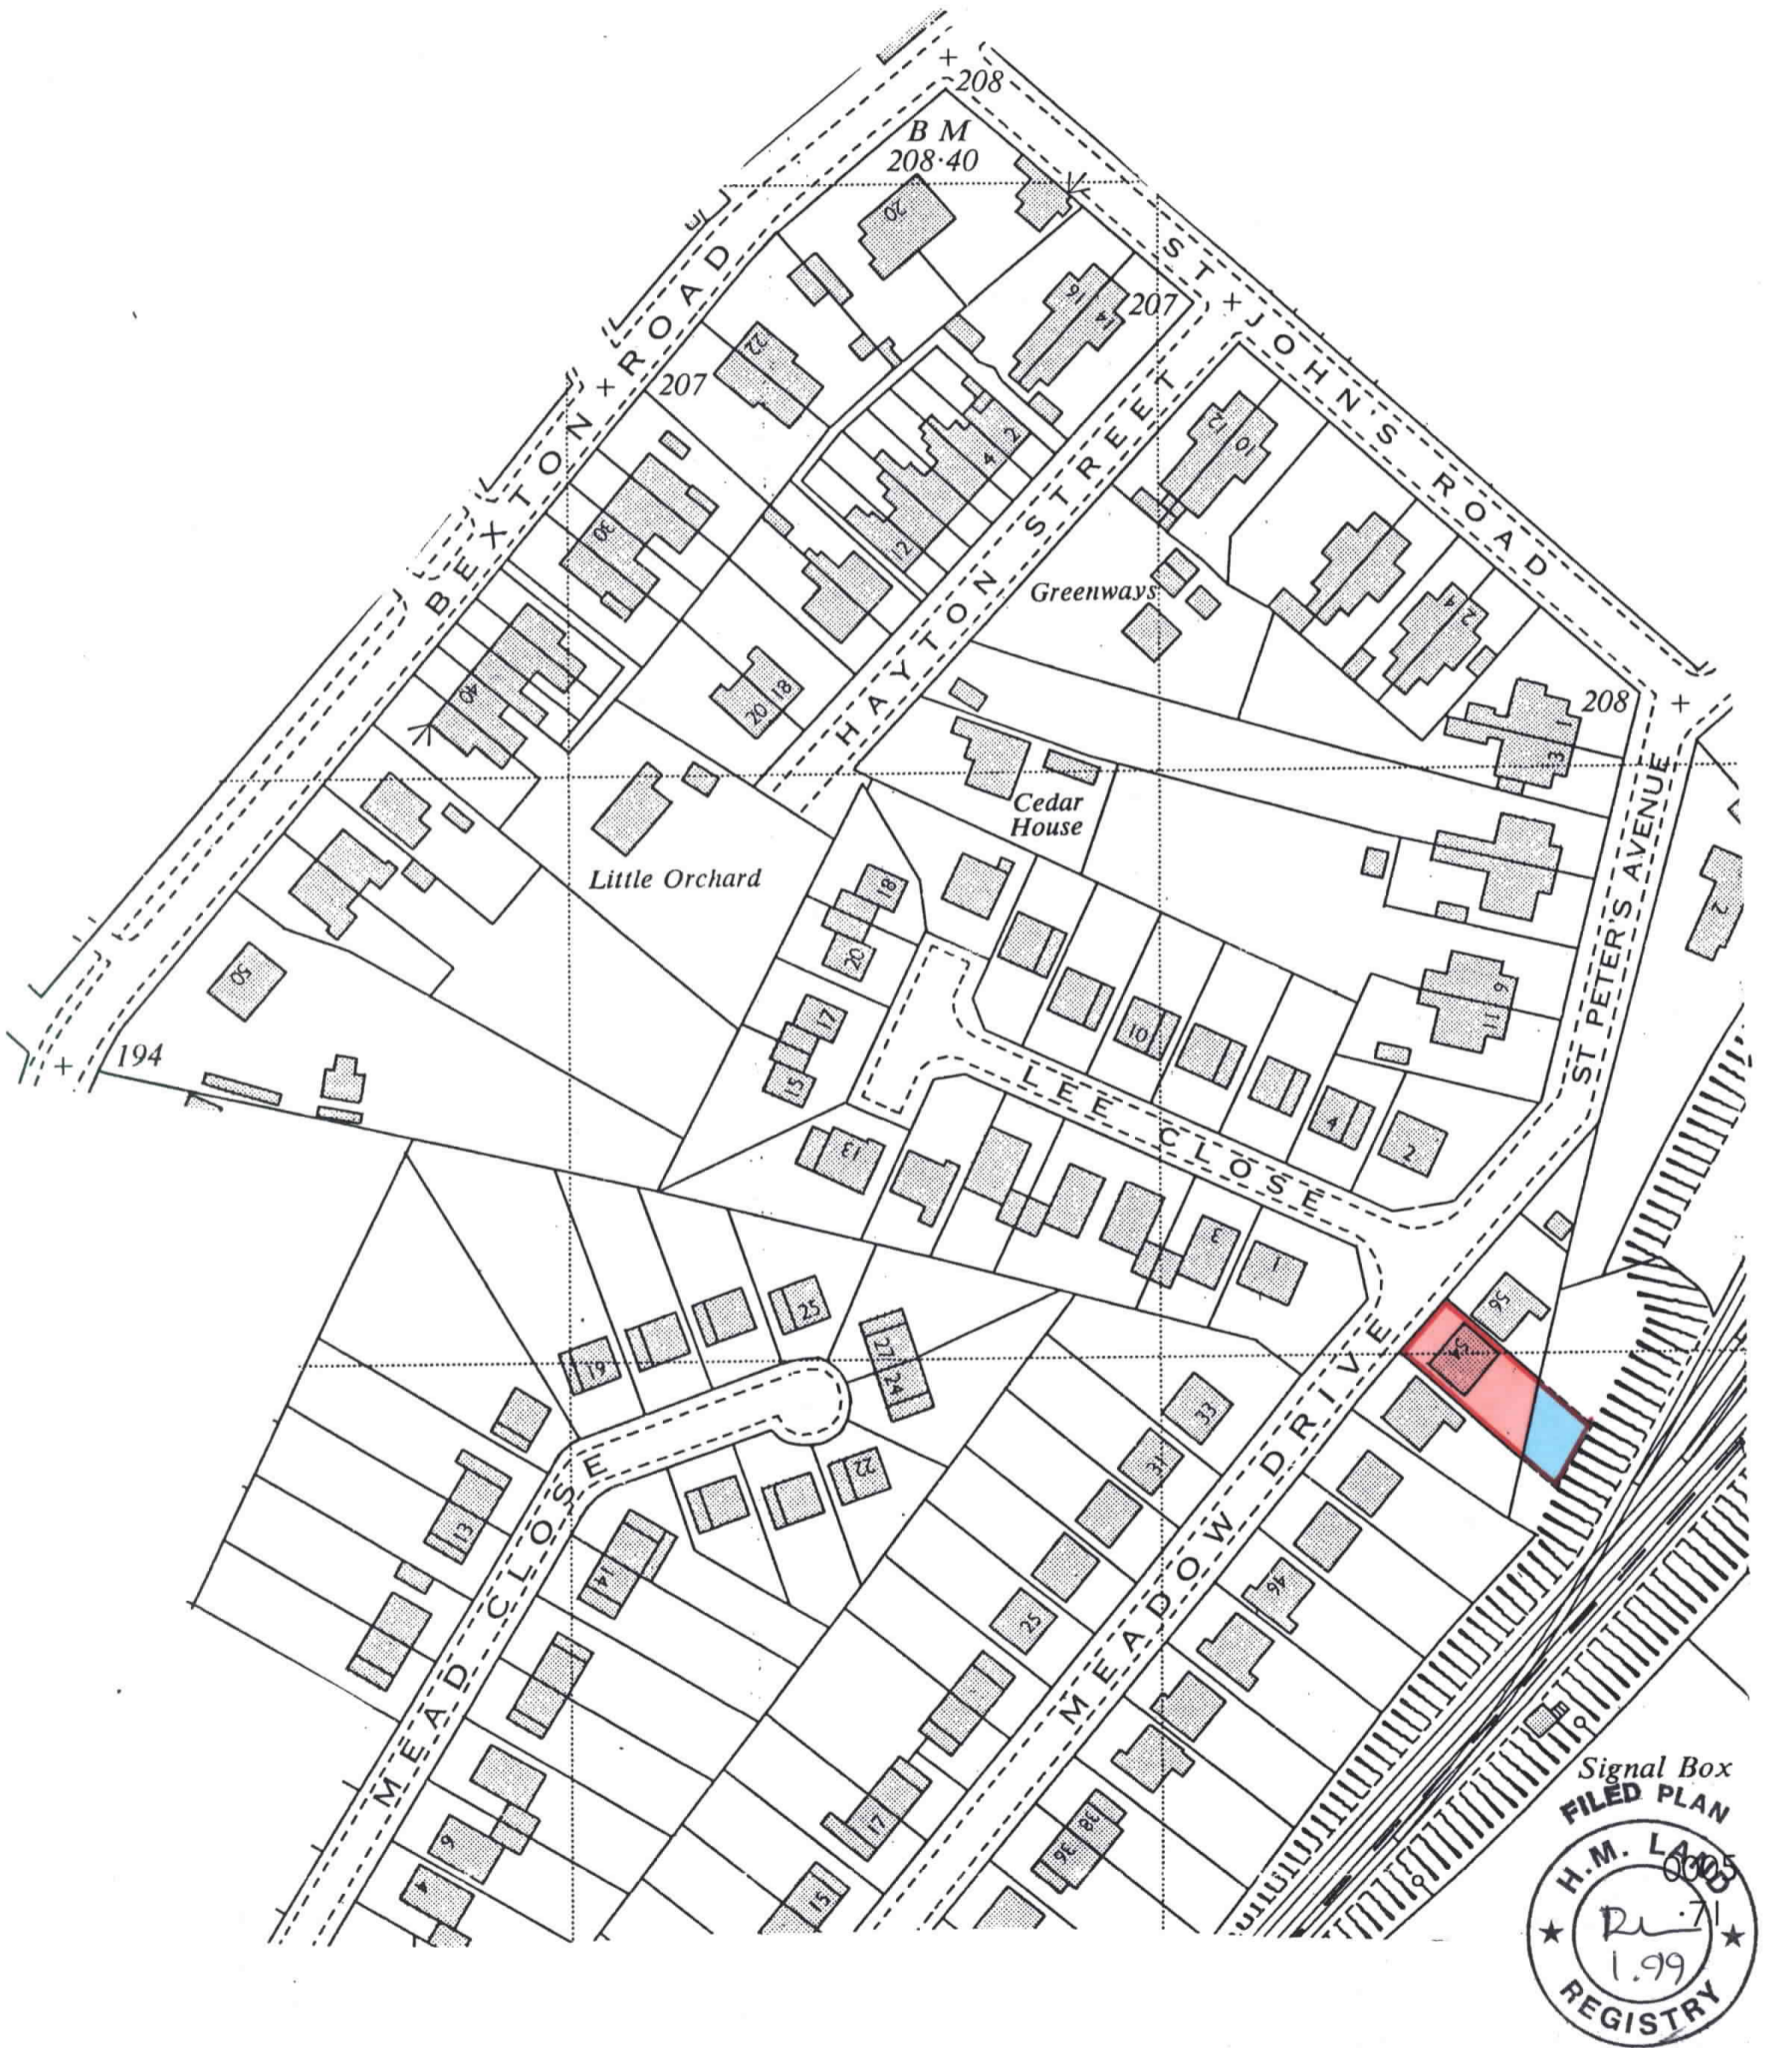

H.M. LAND REGISTRY		TITLE NUMBER	
		CH 431037	
ORDNANCE SURVEY PLAN REFERENCE ©	SJ7478	SECTION H	Scale 1/1250 Enlarged from 1/2500
COUNTY CHESHIRE	DISTRICT MACCLESFIELD		© Crown copyright 1987

This is a print of the view of the title plan obtained from HM Land Registry showing the state of the title plan on 30 September 2022 at 08:49:20. This title plan shows the general position, not the exact line, of the boundaries. It may be subject to distortions in scale. Measurements scaled from this plan may not match measurements between the same points on the ground.

This title is dealt with by HM Land Registry, Birkenhead Office.

© Crown Copyright. Produced by HM Land Registry. Reproduction in whole or in part is prohibited without the prior written permission of Ordnance Survey. Licence Number 100026316.