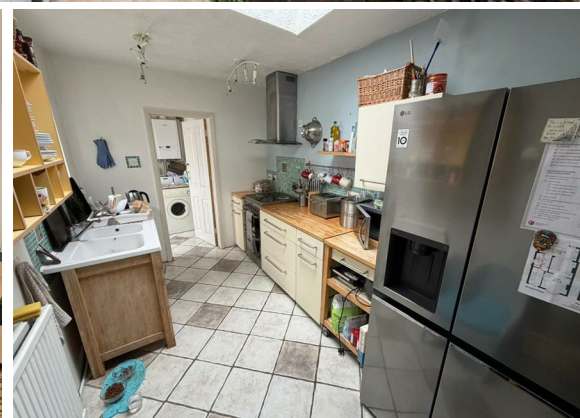

**3 Bed
House - Terraced
located in Brighton**

£1,800 PCM

DIRECTIONS

CONTACT

Kendrick Property Services - Brighton
10-12 Lewes Road
Brighton
East Sussex
BN2 3HP

E:
lettings@kendrickpropertyservices.co.uk
T: 01273 699600
www.kendrickpropertyservices.co.uk