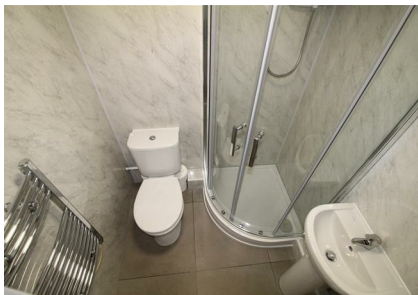

148c High Street North, Dunstable, Bedfordshire, LU6 1LN
£750 PCM

ROBINSONS

AVAILABLE A GROUND FLOOR STUDIO FLAT WITH ELECTRIC AND WATER INCLUDED IN THE RENT.

A ground floor Studio Flat in Central Dunstable with electric and water included. ACCOMODATION FEATURES: Living area/kitchen, new bathroom