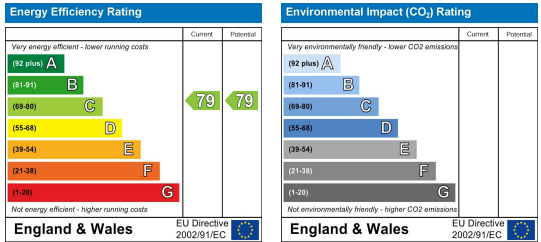

Energy Efficiency Graph

These particulars, whilst believed to be accurate are set out as a general outline only for guidance and do not constitute any part of an offer or contract. Intending purchasers should not rely on them as statements of representation of fact, but must satisfy themselves by inspection or otherwise as to their accuracy. No person in this firm's employment has the authority to make or give any representation or warranty in respect of the property.