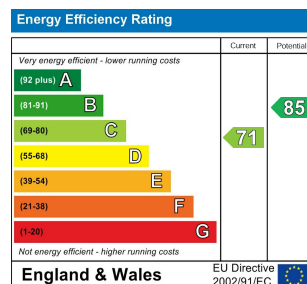

6 Bed
House - Mid
Terrace
located in

£3,120 Per month

DIRECTIONS

CONTACT

62 Church Road
Hove
East Sussex
BN3 2FP

E: lettings@taylormichael.agency
T:
<https://taylormichael.agency/>

TAYLOR
MICHAEL
STUDENTS