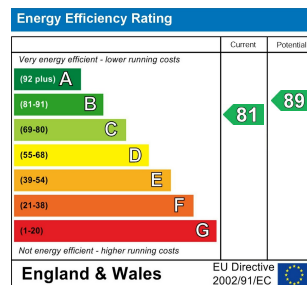

2 Bed
Flat - Purpose Built
located in

£1,900

TAYLOR
MICHAEL
STUDENTS

DIRECTIONS

CONTACT

62 Church Road
Hove
East Sussex
BN3 2FP

E: lettings@taylormichael.agency
T:
<https://taylormichael.agency/>

TAYLOR
MICHAEL
STUDENTS