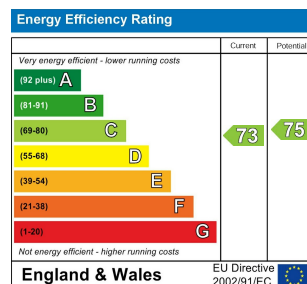

TAYLOR
MICHAEL
STUDENTS

2 Bed
Apartment
located in

£1,700 Per month

TAYLOR
MICHAEL
STUDENTS

DIRECTIONS

CONTACT

62 Church Road
Hove
East Sussex
BN3 2FP

E: lettings@taylormichael.agency
T:
<https://taylormichael.agency/>