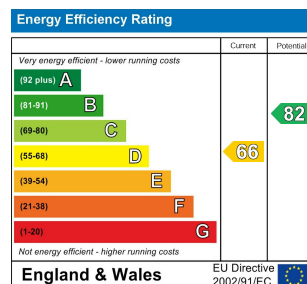

6 Bed
House - Semi-
Detached
located in

£3,380 Per month

DIRECTIONS

CONTACT

62 Church Road
Hove
East Sussex
BN3 2FP

E: lettings@taylormichael.agency
T:
<https://taylormichael.agency/>

**TAYLOR
MICHAEL**
STUDENTS