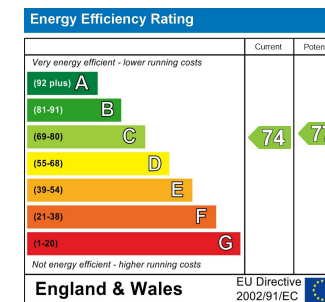

Call us on

02476 328251

LIZ@LIZTAYLORLETTINGS.CO.UK

www.liztaylorlettings.co.uk

Council Tax Band

A

Agents Note: Whilst every care has been taken to prepare these particulars, they are for guidance purposes only. All measurements are approximate and are for general guidance purposes only and whilst every care has been taken to ensure their accuracy, they should not be relied upon and potential buyers are advised to recheck the measurements.