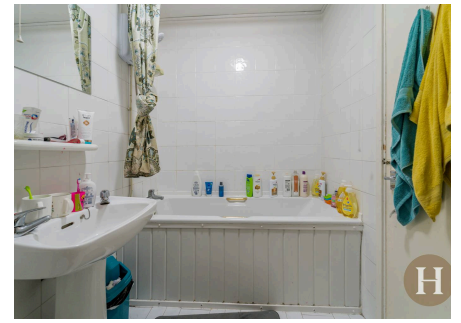

Council Tax band: B

Tenure: Leasehold

Years Remaining: 123

Service Charge PA: £3,544.20

Ground Rent PA: £10

EPC Energy Efficiency Rating: C

EPC Environmental Impact Rating: B

- ▸ No upward chain
- ▸ Lift access & secure entry system
- ▸ Landscaped communal grounds & parking
- ▸ Close to Harborne High Street