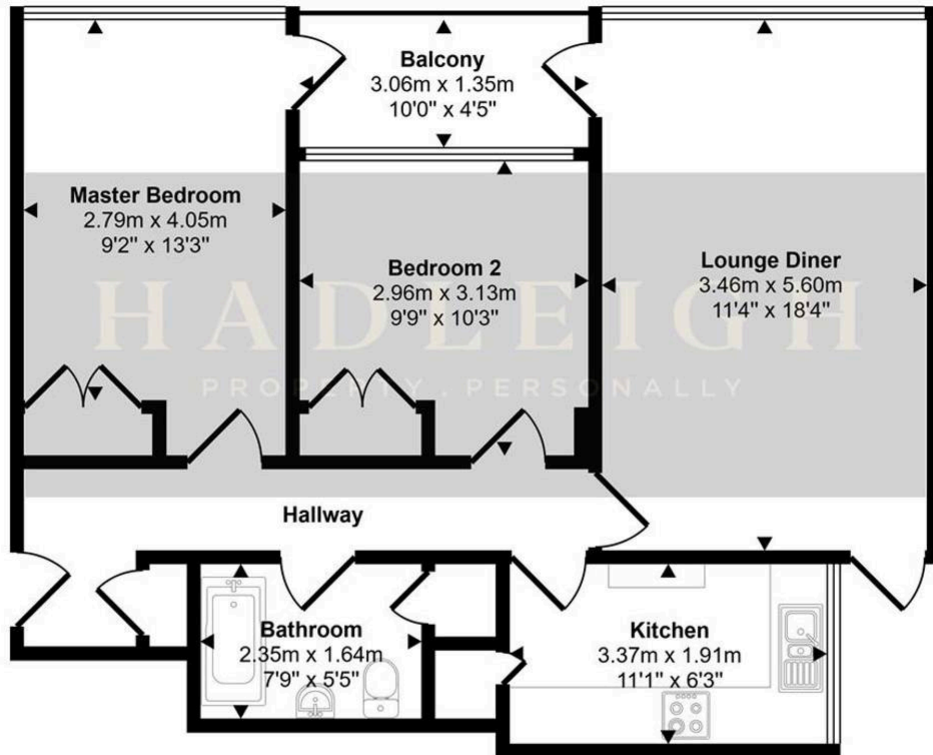

Hallway

Carpeted flooring, internal storage cupboard and two ceiling light points.

Lounge Diner

Spacious lounge diner with window to the rear elevation, radiator and two ceiling light points. Carpeted flooring, access to private balcony and secondary balcony.

Kitchen

Fitted kitchen boasting a range of base and wall units, integrated oven and hob with extractor over. Pantry, radiator and ceiling light point. Partially tiled splashbacks and window to the side elevation.

Master Bedroom

Master bedroom offering door to private balcony, internal wardrobe, carpeted flooring, ceiling light point and radiator.

Bedroom Two

Double bedroom benefitting from internal fitted wardrobe, window to the rear elevation, carpeted flooring, ceiling light point and radiator.

Approx Gross Internal Area
64 sq m / 684 sq ft

Floorplan

This floorplan is only for illustrative purposes and is not to scale. Measurements of rooms, doors, windows, and any items are approximate and no responsibility is taken for any error, omission or mis-statement. Icons of items such as bathroom suites are representations only and may not look like the real items. Made with Made Snappy 360.