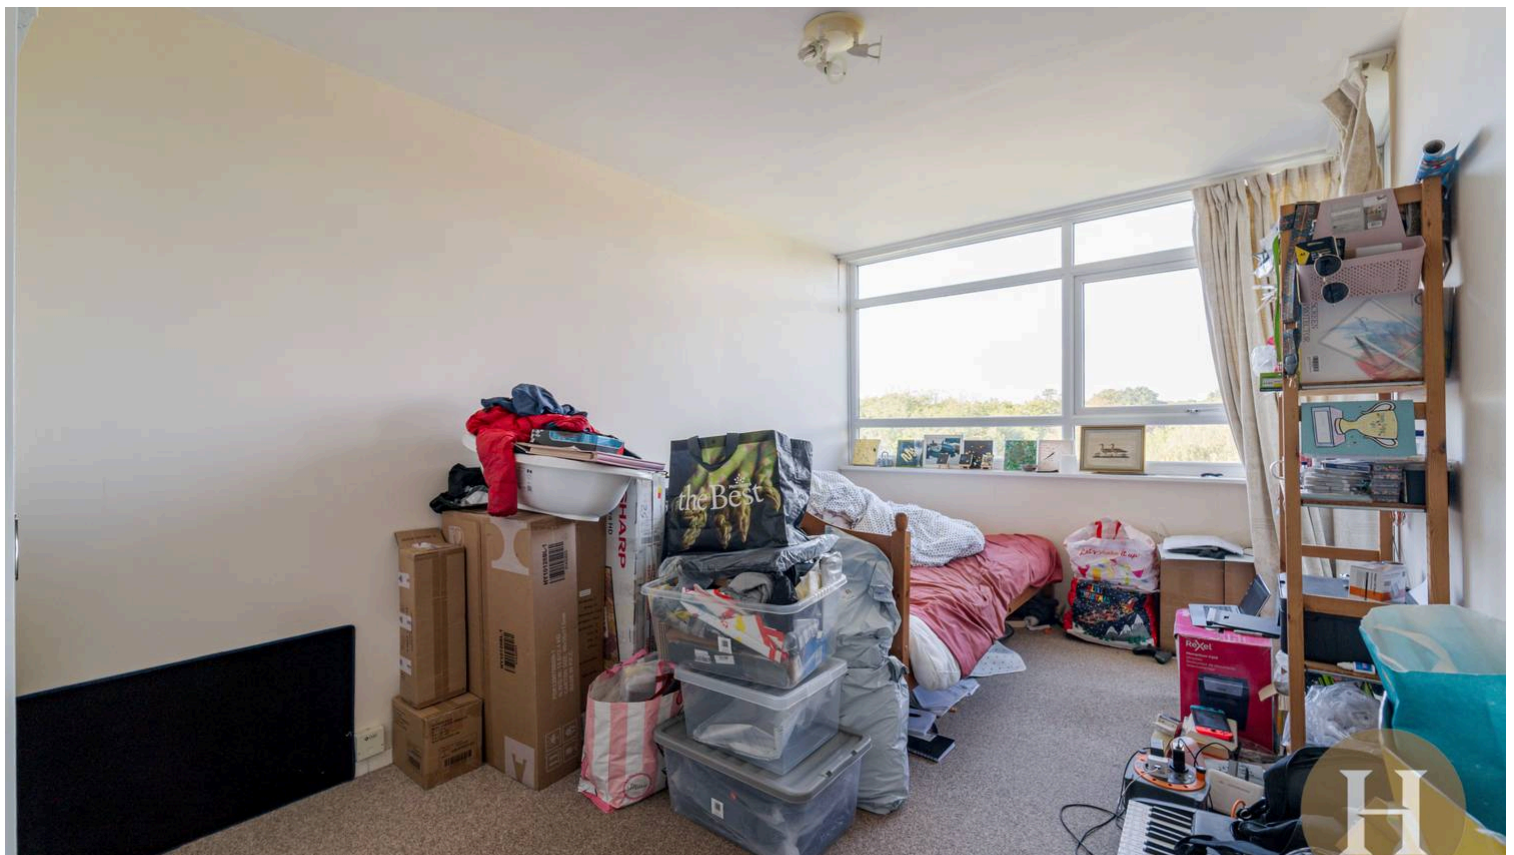

Bathroom

Tiled bathroom suite, with shower over bath. Hand wash basin, low level flush WC, towel radiator and ceiling light point.