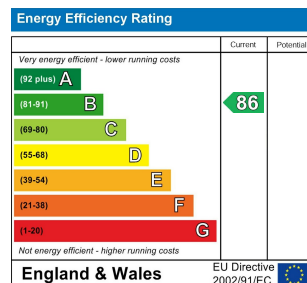

3 Bed
House - Mid Terrace
located in

£1,250 Per month

SMART STREET
THE PROPERTY PEOPLE

DIRECTIONS

CONTACT

14 Withambrook Park
 Grantham
 NG31 9ST

E: info@smartstreetproperty.com
 T: 01476 247107

SMART STREET
 THE PROPERTY PEOPLE