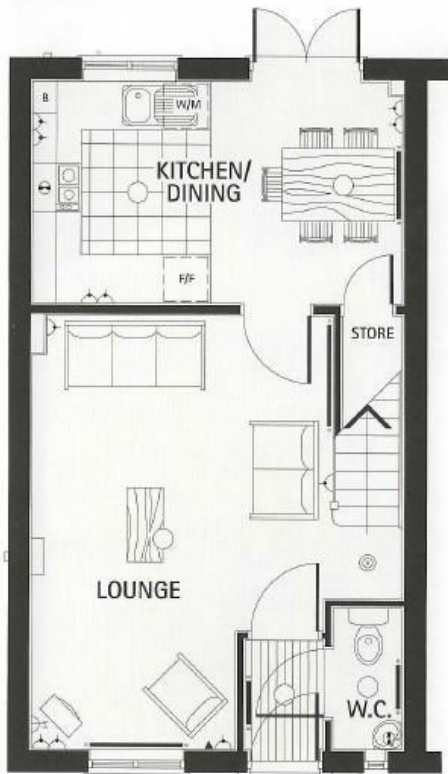

65 Freestone Way, Corsham, SN13 9EE

£318,500

Directions

Viewings

Viewings by arrangement only. Call 01249 466999 to make an appointment.

Council Tax Band

C

EPC Rating: