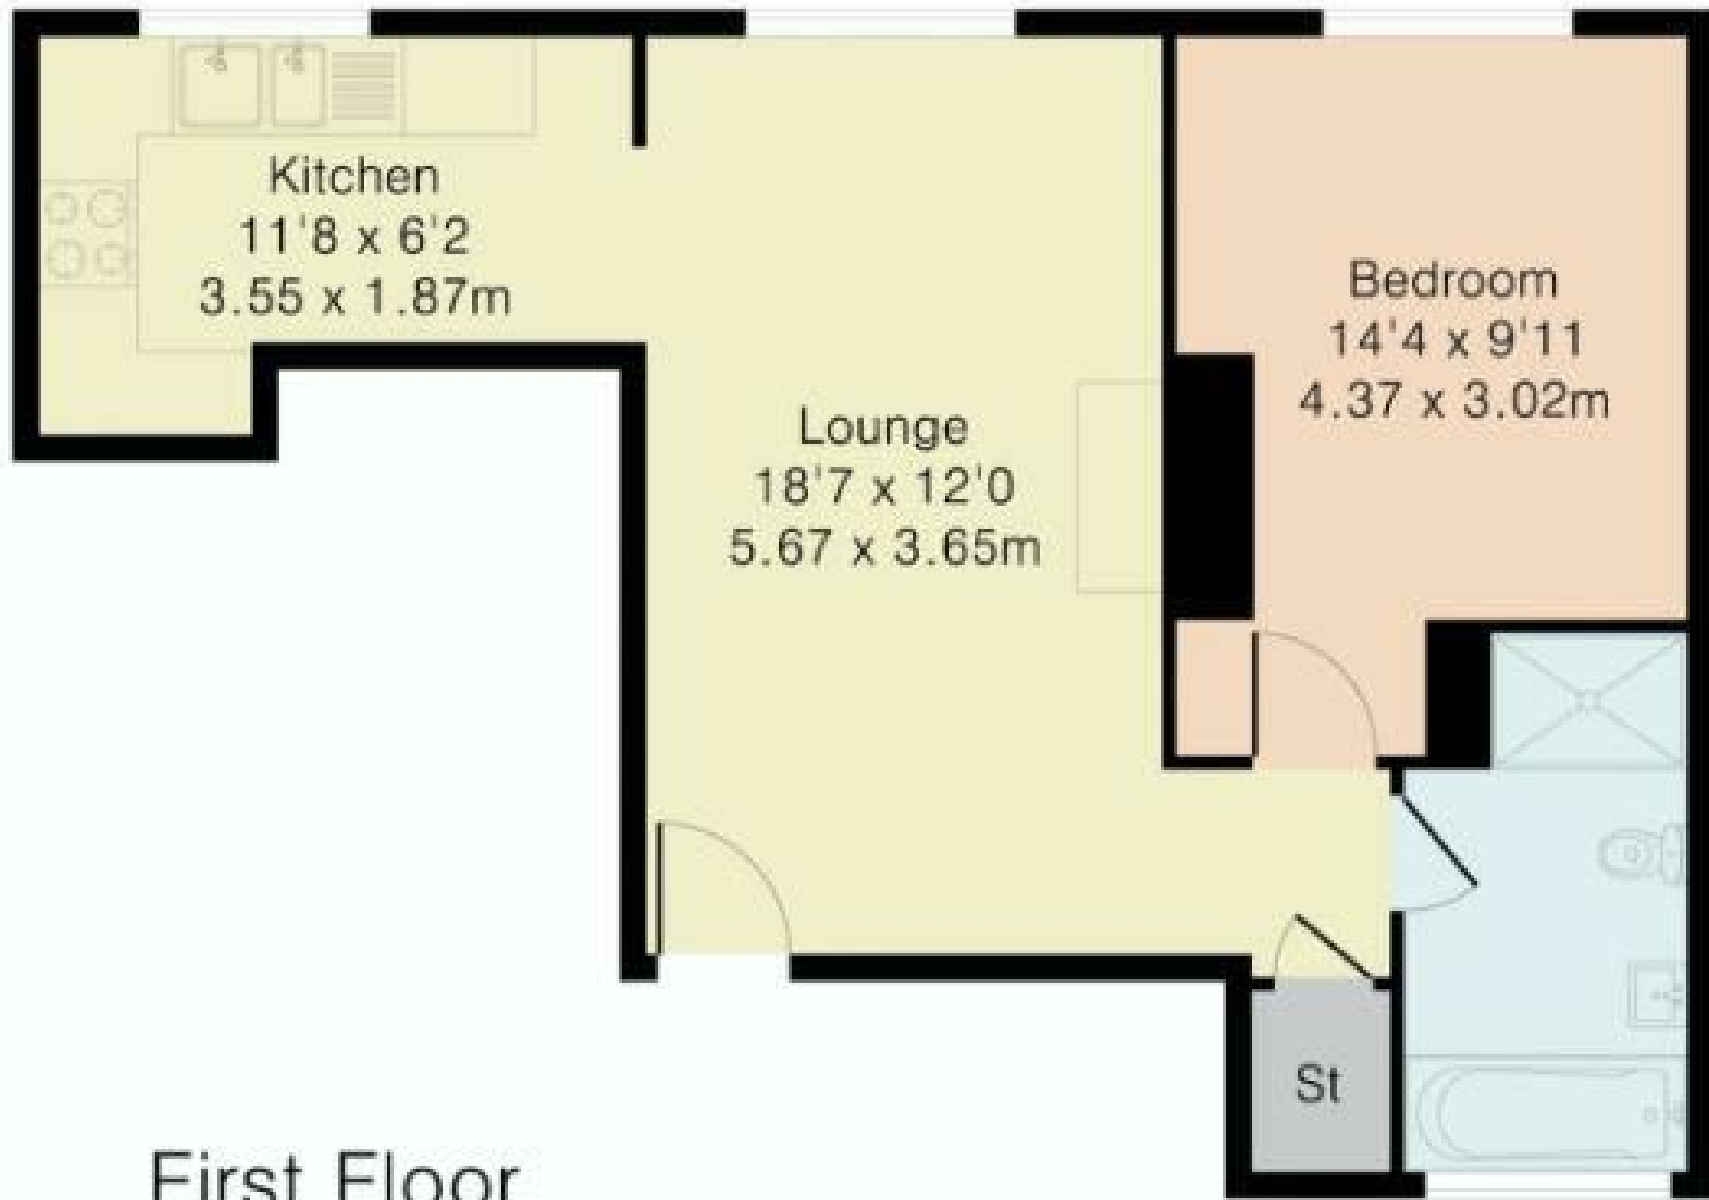

W WESTWOODLEBER

**W WESTWOODLEBER**  
LET US GUIDE YOU HOME

, Balls Park, Hertford, SG13 8FP  
Guide price £272,500

, Balls Park, Hertford, SG13 8FP

Westwood Leber are delighted to bring to the market this exceptional one bedroom, first floor apartment which forms part of this converted stables within the prestigious Balls Park Development. This magnificent apartment has been designed and finished beautifully with top of the range appliances and quality fixtures and fittings throughout. It has a wonderfully spacious feel and a layout which is perfect for modern living. We highly recommend an internal viewing to fully appreciate this unique, yet luxurious home.

 WESTWOODLEBER

 WESTWOODLEBER  
LET US GUIDE YOU HOME

First Floor