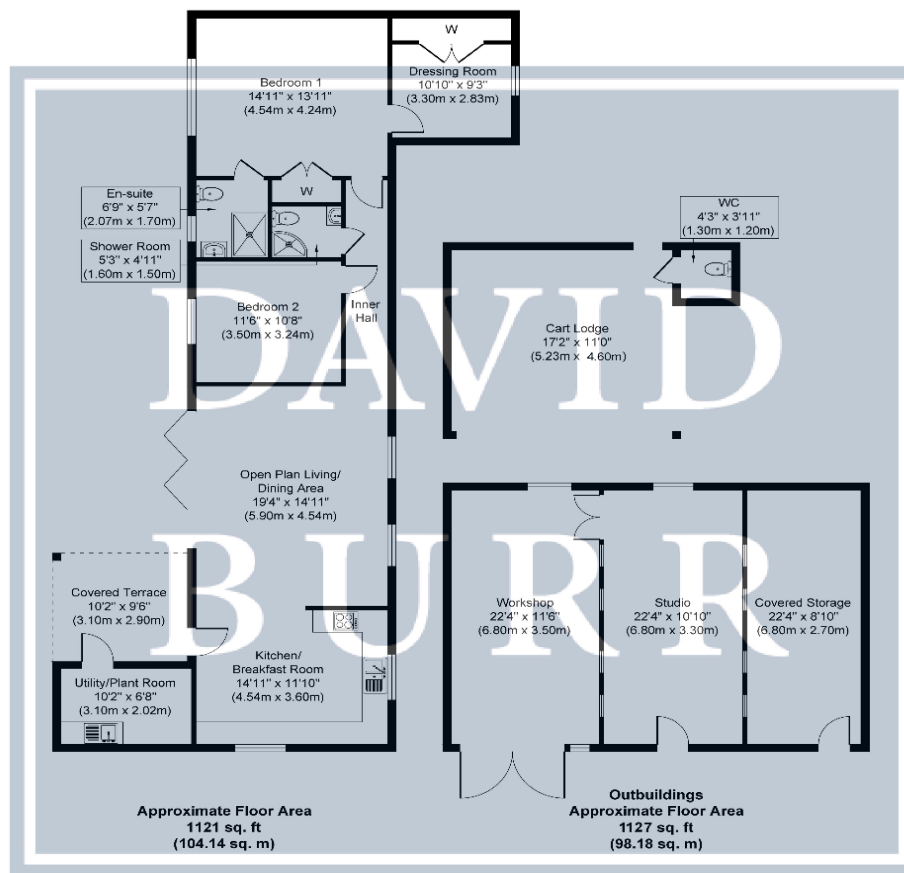

## **BENSONS BARN**

Petches Bridge, Finchingfield, CM7 4AS

**Offers in excess of £575,000**

**DAVID  
BURR**

Whilst every attempt has been made to ensure the accuracy of the floor plan contained here, measurements of doors, windows, rooms and any other items are approximate and no responsibility is taken for any error, omission, or mis-statement. The measurements should not be relied upon for valuation, transaction and/or funding purposes. This plan is for illustrative purposes only and should be used as such by any prospective purchaser or tenant. The services, systems and appliances shown have not been tested and no guarantee as to their operability or efficiency can be given.