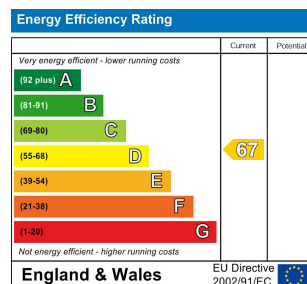

6 Bed
Maisonette
located in

£3,900

DIRECTIONS

CONTACT

62 Church Road
Hove
East Sussex
BN3 2FP

E: lettings@taylormichael.agency
T:
<https://taylormichael.agency/>

TAYLOR
MICHAEL
STUDENTS