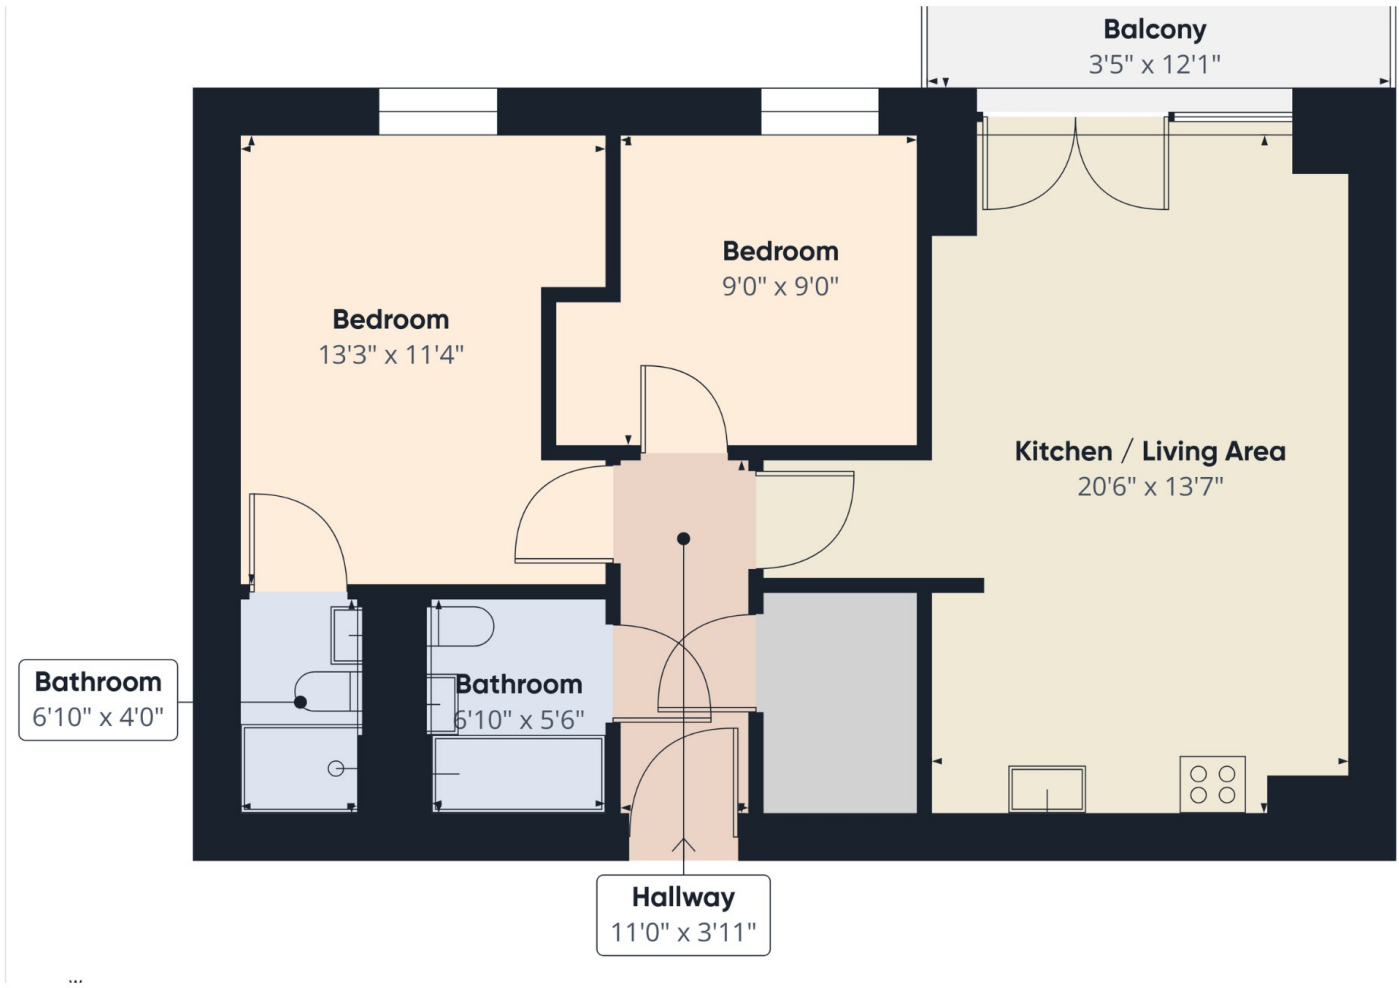

**2 Bed
Apartment
located in Ordsall
Lane**

Offers Over £260,000

DIRECTIONS

CONTACT

22 Lloyd Street
Manchester
M2 5WA

E: info@nppresidential.co.uk
T: 0161 639 0059
<https://nppresidential.co.uk/>

EPC Rating: C
Council Tax Band: