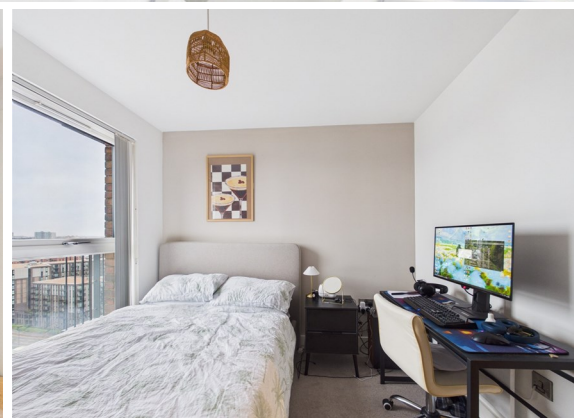

**2 Bed
Apartment
located in Ordsall
Lane**

Offers Over £260,000

DIRECTIONS

CONTACT

22 Lloyd Street
Manchester
M2 5WA

E: info@nppresidential.co.uk
T: 0161 639 0059
<https://nppresidential.co.uk/>

EPC Rating: C
Council Tax Band: