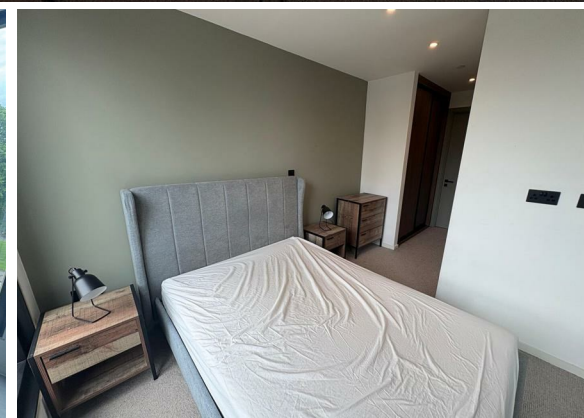

1 Bed
Apartment
located in

£1,150 Per Month

 **NPP**
RESIDENTIAL

EPC Rating: B
Council Tax Band: D

DIRECTIONS

CONTACT

22 Lloyd Street
Manchester
M2 5WA

E: info@nppresidential.co.uk
T: 0161 639 0059
<https://nppresidential.co.uk/>