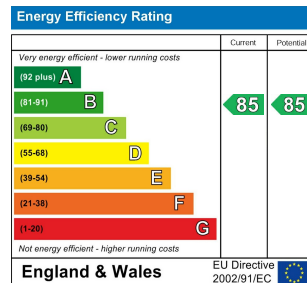

1 Bed
Apartment
located in

£1,150 Per Month

 **NPP**
RESIDENTIAL

EPC Rating: B
Council Tax Band: D

DIRECTIONS

CONTACT

22 Lloyd Street
Manchester
M2 5WA

E: info@nppresidential.co.uk
T: 0161 639 0059
<https://nppresidential.co.uk/>