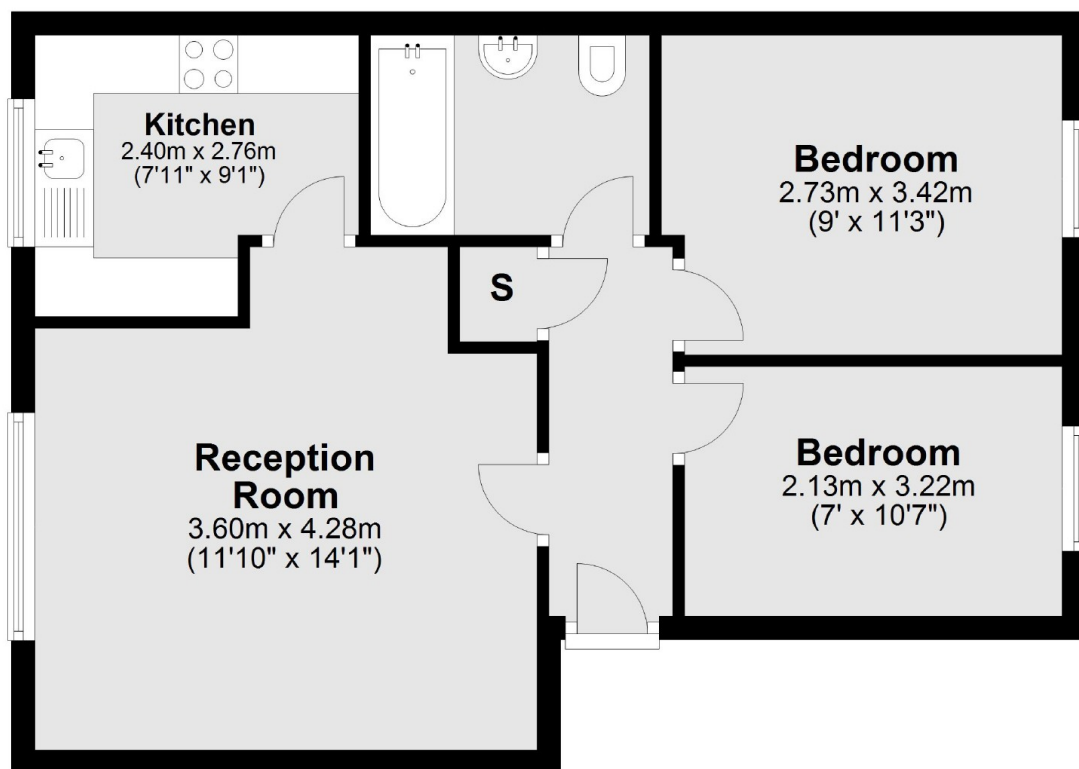

## Ferguson Close, E14

£369 Per week

A bright and spacious two bedroom apartment on the first floor of Ferguson Close. This apartment has a separate kitchen, river views and ample storage.

Ferguson close is a private Cul-De-Sac moments from Mudchute Park and the amenities of Canary Wharf.

### Features

- Two Bedroom
- One Bathroom
- Wooden Flooring
- Separate Kitchen
- First Floor
- River Views

## First Floor

Total area: approx. 48.4 sq. metres (521.0 sq. feet)